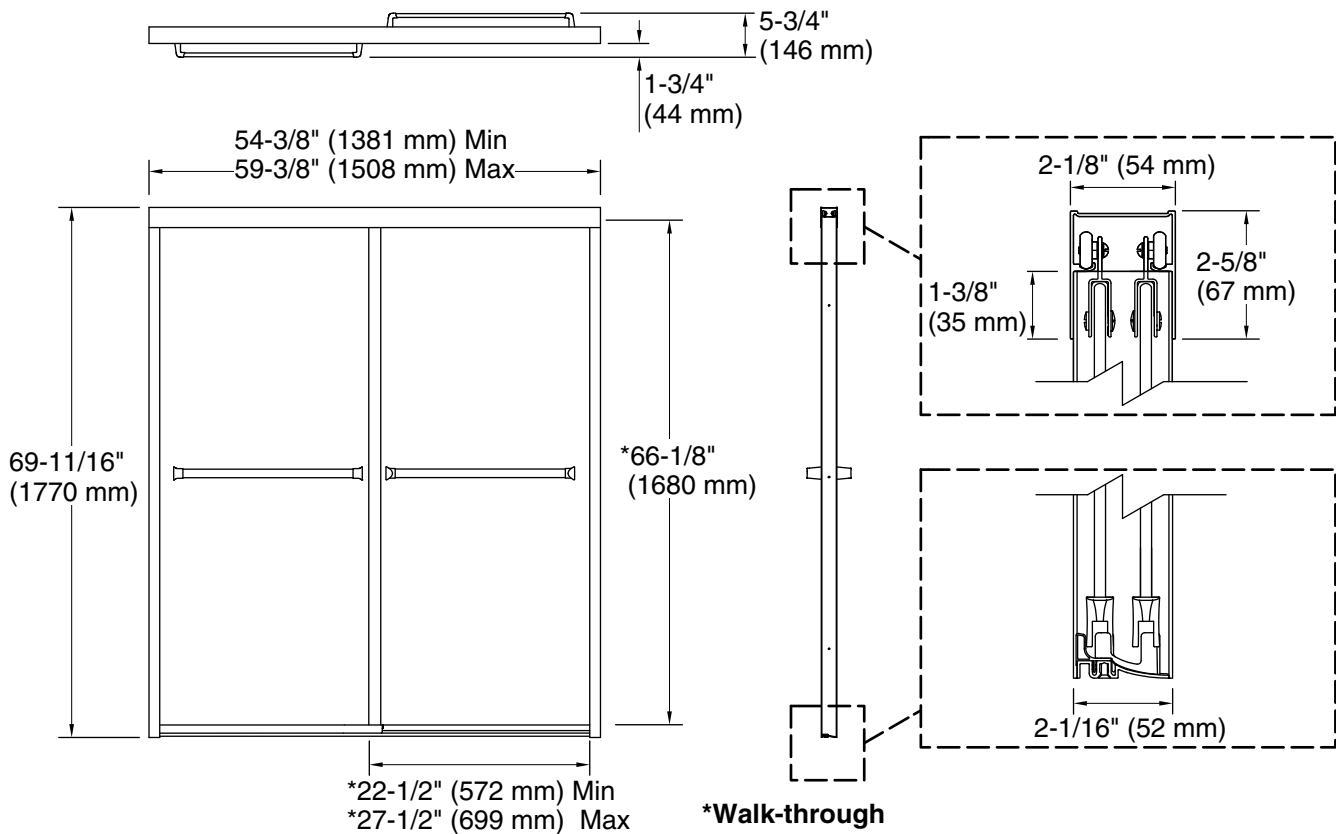

Features

- Frameless design emphasizes glass and creates a sleek, minimalist look.
- Center-guided mechanism for smooth, quiet sliding action and easy cleaning.
- ComforTrack® cushioned track enables you to sit, lean or kneel on the bottom track of the door to comfortably bathe children or clean the bathing space.
- Smooth, easy-to-clean wall jambs.
- Interior and exterior towel bars complete the look of this door.
- CleanCoat® technology creates a protective barrier that repels water, prevents dirt and minerals from collecting, and makes it easier to remove hard water spots.

Material

- Frameless, 1/4" (6 mm) thick tempered glass.
- Anodized aluminum prevents rust and corrosion.

Installation

- Fits opening widths 54-3/8" – 59-3/8".
- Out-of-plumb adjustability simplifies installation.
- Door can be installed to open to the left or right to suit your bathroom layout.
- For residential use only.
- Not for use in hospitality.

Color tiles intended for reference only.

Color	Code	Description
	ADR	Anodized Deep Bronze
	N	Nickel
	S	Silver

Technical Information

All product dimensions are nominal.

- Installation type: For shower base installation
- Opening style: Sliding/Bypass
- Opening Width - Min: 54-3/8" (1381 mm)
- Opening Width - Max: 59-3/8" (1508 mm)
- Walk-through - Min: 22-1/2" (572 mm)
- Walk-through - Max: 27-1/2" (699 mm)
- Base-To-Wall Radius - Max: 5/8" (16 mm)
- Glass thickness: 1/4" (6 mm)
- Glass coating: CleanCoat®