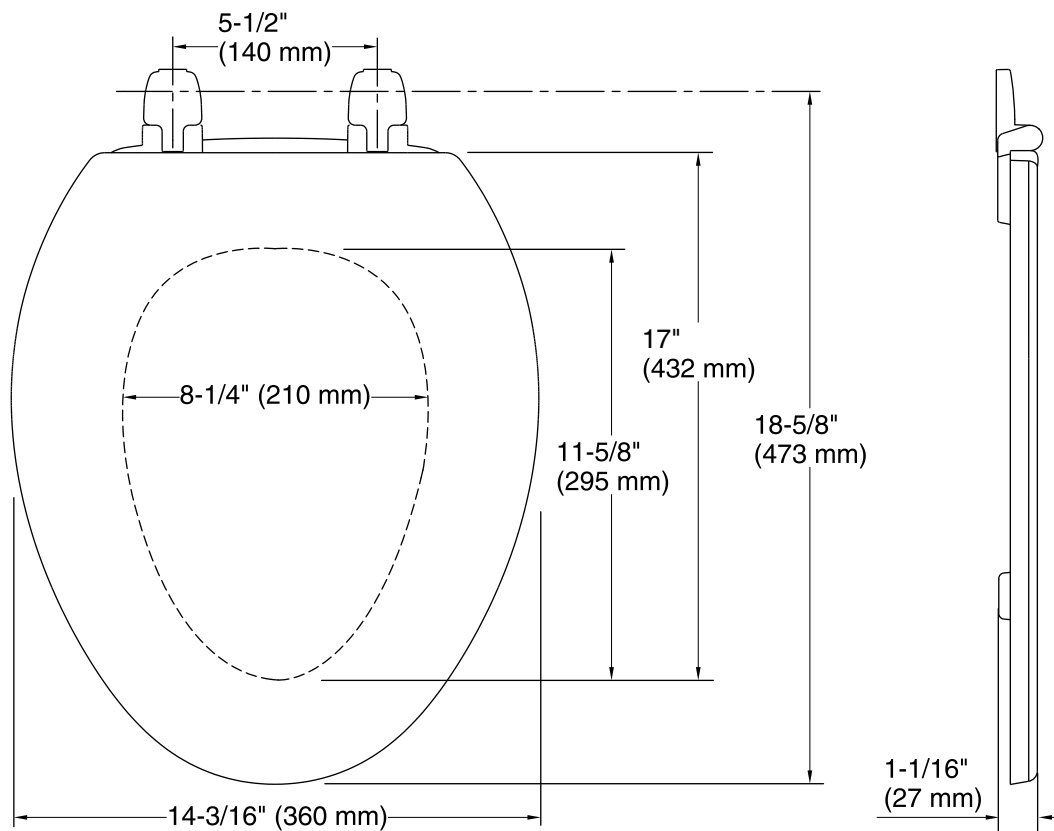

#### Technical Information

All product dimensions are nominal.

Seat shape type: Elongated

Seat front type: Closed front

Seat-mounting holes: 5-1/2" (140 mm)