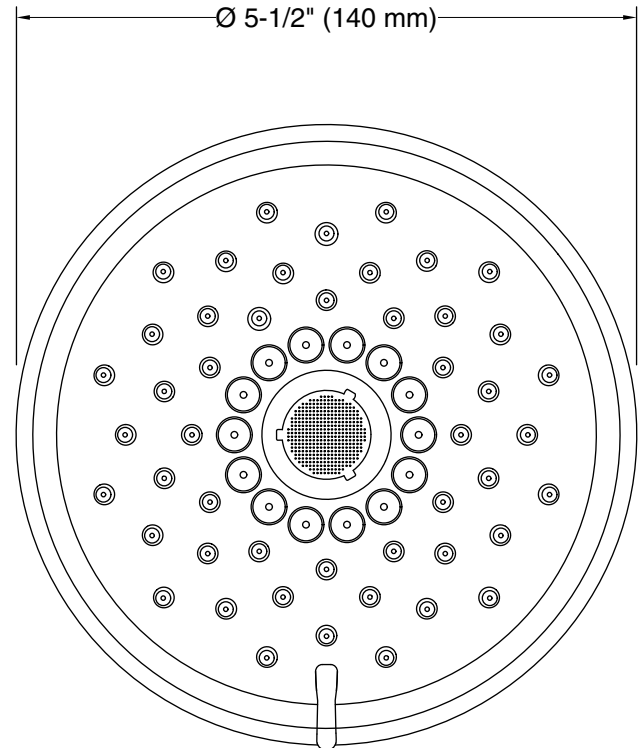

Features

- Multifunction showerhead and handshower each have advanced spray engines to provide three experiences: full coverage, pulsating massage, and silk spray
- Full coverage spray produces an encompassing spray ideal for everyday use
- Pulsating massage spray targets sore muscles to ease away aches and pains
- Silk spray releases a dense, luxurious spray ideal for rinsing
- Thumb tab allows for a smooth transition between sprays
- MasterClean™ sprayface features an easy-to-clean surface that withstands mineral buildup
- 1.75 gpm (6.6 lpm) flow rate.
- Coordinates with Purist®, Stillness®, and Composed® faucets and accessories

Material

- KOHLER® finishes resist corrosion and tarnishing

Installation

- Shower arm and flange sold separately
- 1/2"-14 NPT connection.
- Wall-mount

Water Conservation & Rebates

- This product can help a building earn Water Efficiency points in LEED® Green Building Rating System

Recommended Products/Accessories

K-7397 Shower Arm and Flange
 K-7395 Shower Arm and Flange
 K-933 Shower Arm and Flange
 K-23723 Faucet cleaner

Codes/Standards

ASME A112.18.1/CSA B125.1
 DOE - Energy Policy Act 1992
 EPA WaterSense®
 California Energy Commission (CEC)

Technical Information

All product dimensions are nominal.

Showerhead/Body Spray:

Rated maximum flow: 1.75 gal/min (6.6 l/min)

Notes

Install this product according to the installation instructions.