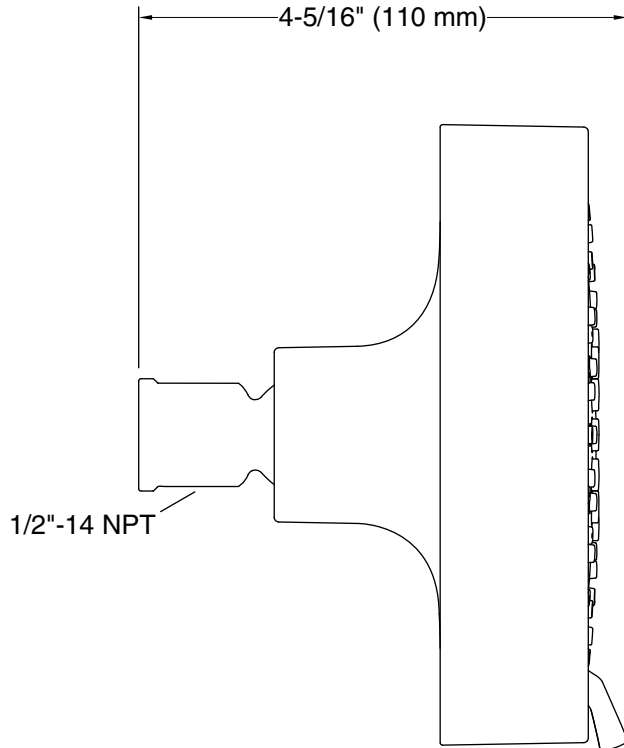

Material

- KOHLER® finishes resist corrosion and tarnishing

Installation

- Shower arm and flange sold separately
- 1/2"-14 NPT connection.
- Wall-mount

Water Conservation & Rebates

- This product can help a building earn Water Efficiency points in LEED® Green Building Rating System

Technical Information

All product dimensions are nominal.

Showerhead/Body Spray:

Rated maximum flow: 1.75 gal/min (6.6 l/min)

Notes

Install this product according to the installation instructions.