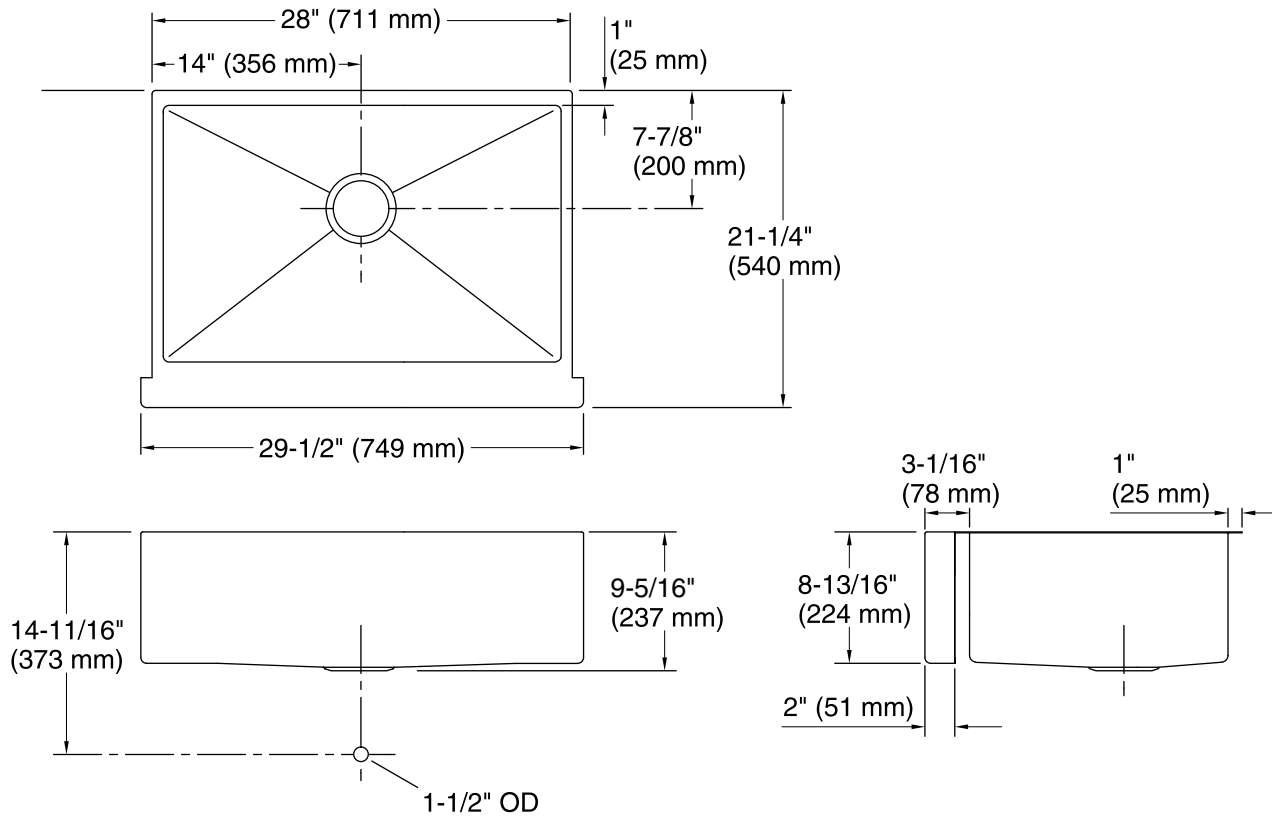

## Features

- 30-inch minimum base cabinet width.
- Single bowl.
- 9-inch depth.
- Self-Trimming apron overlaps the cabinet face for easy installation and beautiful results.
- No faucet holes.
- Rear drain increases workspace in the sink and storage space underneath.
- SilentShield® sound-absorption technology offers quieter performance.
- Includes installation hardware.

## Technical Information

All product dimensions are nominal.

Bowl configuration:	Single
Installation:	Under-mount
Min. base cabinet width:	30" (762 mm)
Bowl area (Center):	Length: 26-1/2" (673 mm) Width: 17-3/16" (437 mm) Bowl depth: 9" (229 mm) Water depth: 9" (229 mm)
Template:	1224139-7, required, included