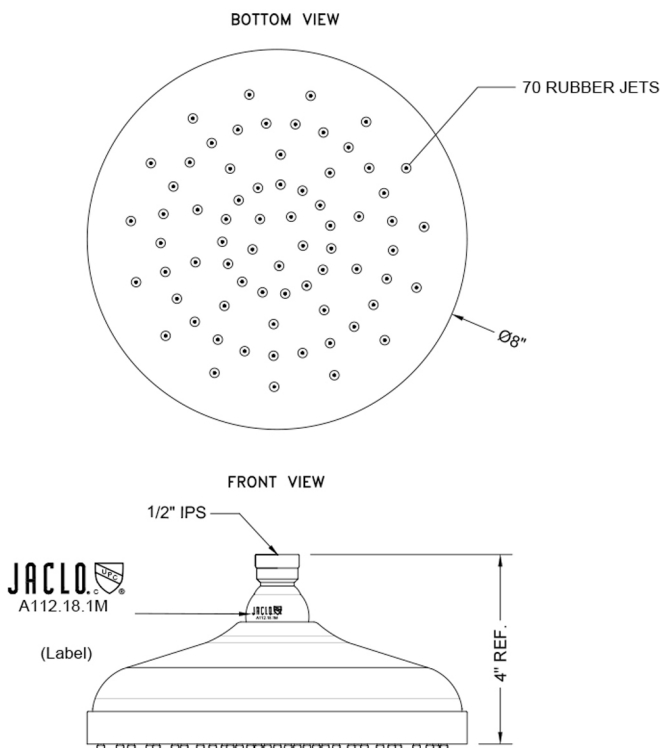

## 8" Extra Velocity Traditional Rain Machine® Model #: S308XV-

### FEATURES:

- A POWER SHOWER WITH EXTRA VELOCITY - the technology of the Rain Machine® allows for a strong rain spray at any angle
- 1/2" IPS adjustable brass ball joint to adjust angle of showerhead
- 8" diameter all brass body with 70 easy clean rubber jets
- Available flow rates: 2.5, 2.0, 1.75, 1.5 GPM

### SPRAY PATTERNS:

### ANGLES AND FLOW RATES: