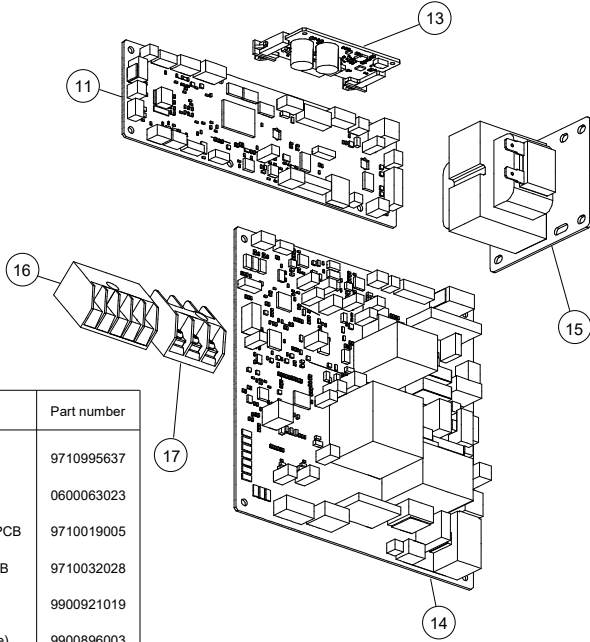

PARTS

INDOOR UNIT
ARU12RGLX

Ref.	Description	Part number
1	Hose sub assy	9378450219
2	Room thermistor	9703299278
3	Pipe thermistor	9900892005

INDOOR UNIT
ARU12RGLX

Ref.	Description	Part number
11	Main PCB	9710995637
12	Holder	0600063023
13	Communication PCB	9710019005
14	Power supply PCB	9710032028
15	Reactor assy	9900921019
16	Terminal (Remote)	9900896003
17	Terminal (Power)	9900568009

Ref.	Description	Part number
21	Evaporator total assy	9374517985
22	Drain pan cover 1 fan sub assy	9383937002
23	Drain pan sub assy	9381752034
24	Drain pump sub assy	9381766017
25	Float switch	9900465070
26	Pump assy	9900890018
27	Drain hose	9381576005
28	Drain port	9381565009
29	Drain cap	9381578009

INDOOR UNIT
ARU12RGLX

Ref.	Description	Part number
31	Casing sub assy	9381829033
32	Sirocco fan assy	9383695001
33	Fan motor	9603694005

INDOOR UNIT
ARU12RGLX