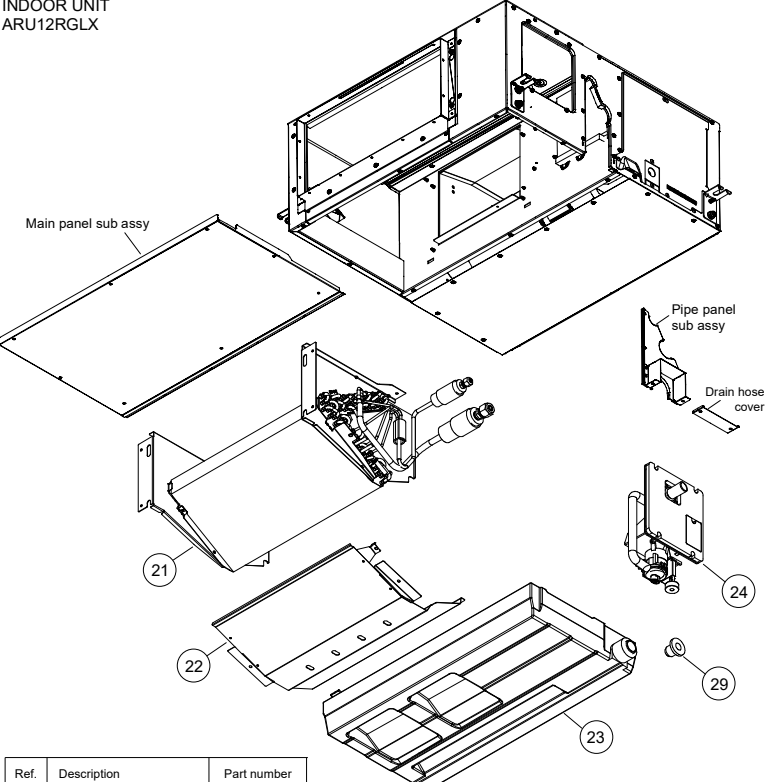

PARTS

INDOOR UNIT
ARU12RGLX

Ref.	Description	Part number
1	Hose sub assy	9378450219
2	Room thermistor	9703299278
3	Pipe thermistor	9900892005

INDOOR UNIT
ARU12RGLX

Ref.	Description	Part number
11	Main PCB	9710995637
12	Holder	0600063023
13	Communication PCB	9710019005
14	Power supply PCB	9710032028
15	Reactor assy	9900921019
16	Terminal (Remote)	9900896003
17	Terminal (Power)	9900568009

Ref.	Description	Part number
21	Evaporator total assy	9374517985
22	Drain pan cover 1 fan sub assy	9383937002
23	Drain pan sub assy	9381752034
24	Drain pump sub assy	9381766017
25	Float switch	9900465070
26	Pump assy	9900890018
27	Drain hose	9381576005
28	Drain port	9381565009
29	Drain cap	9381578009

INDOOR UNIT
ARU12RGLX

Ref.	Description	Part number
31	Casing sub assy	9381829033
32	Sirocco fan assy	9383695001
33	Fan motor	9603694005

INDOOR UNIT
ARU12RGLX