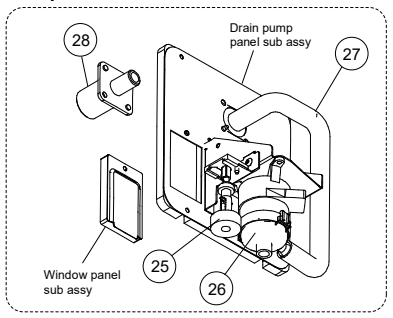

PARTS

INDOOR UNIT
ARU12RGLX

Ref.	Description	Part number
1	Hose sub assy	9378450219
2	Room thermistor	9703299278
3	Pipe thermistor	9900892005

INDOOR UNIT
ARU12RGLX

Ref.	Description	Part number
11	Main PCB	9710995637
12	Holder	0600063023
13	Communication PCB	9710019005
14	Power supply PCB	9710032028
15	Reactor assy	9900921019
16	Terminal (Remote)	9900896003
17	Terminal (Power)	9900568009

Ref.	Description	Part number
21	Evaporator total assy	9374517985
22	Drain pan cover 1 fan sub assy	9383937002
23	Drain pan sub assy	9381752034
24	Drain pump sub assy	9381766017
25	Float switch	9900465070
26	Pump assy	9900890018
27	Drain hose	9381576005
28	Drain port	9381565009
29	Drain cap	9381578009

INDOOR UNIT
ARU12RGLX

Ref.	Description	Part number
31	Casing sub assy	9381829033
32	Sirocco fan assy	9383695001
33	Fan motor	9603694005

INDOOR UNIT
ARU12RGLX