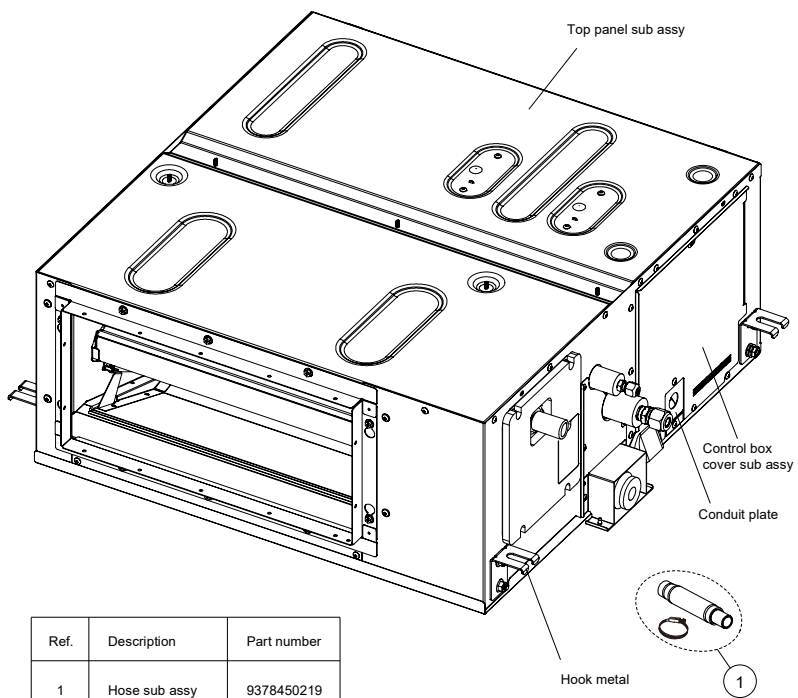

PARTS

INDOOR UNIT
ARU12RGLX

Ref.	Description	Part number
1	Hose sub assy	9378450219
2	Room thermistor	9703299278
3	Pipe thermistor	9900892005

INDOOR UNIT
ARU12RGLX

Ref.	Description	Part number
11	Main PCB	9710995637
12	Holder	0600063023
13	Communication PCB	9710019005
14	Power supply PCB	9710032028
15	Reactor assy	9900921019
16	Terminal (Remote)	9900896003
17	Terminal (Power)	9900568009

Ref.	Description	Part number
21	Evaporator total assy	9374517985
22	Drain pan cover 1 fan sub assy	9383937002
23	Drain pan sub assy	9381752034
24	Drain pump sub assy	9381766017
25	Float switch	9900465070
26	Pump assy	9900890018
27	Drain hose	9381576005
28	Drain port	9381565009
29	Drain cap	9381578009

INDOOR UNIT
ARU12RGLX

Ref.	Description	Part number
31	Casing sub assy	9381829033
32	Sirocco fan assy	9383695001
33	Fan motor	9603694005

INDOOR UNIT
ARU12RGLX