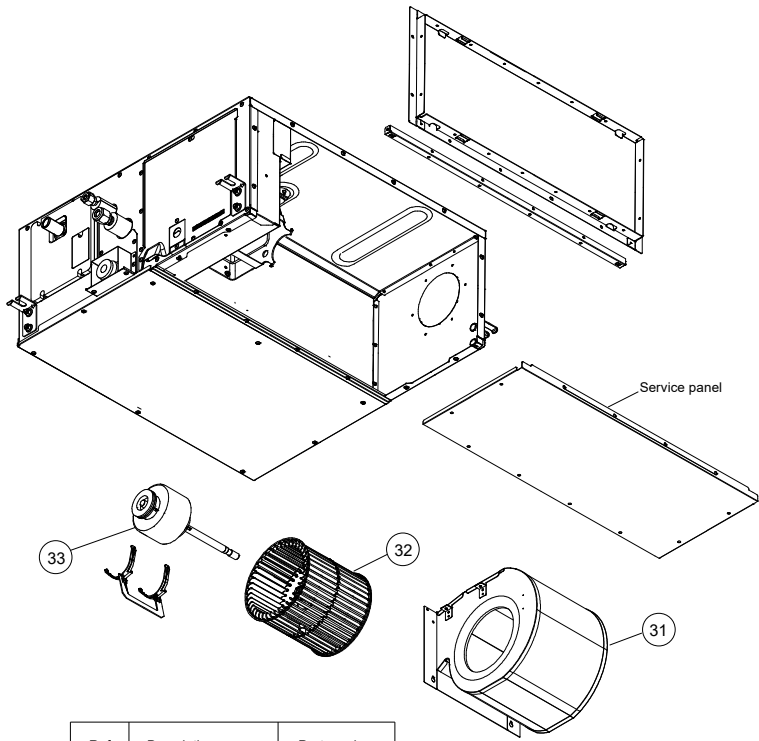

PARTS

INDOOR UNIT
ARU12RGLX

Ref.	Description	Part number
1	Hose sub assy	9378450219
2	Room thermistor	9703299278
3	Pipe thermistor	9900892005

INDOOR UNIT
ARU12RGLX

Ref.	Description	Part number
11	Main PCB	9710995637
12	Holder	0600063023
13	Communication PCB	9710019005
14	Power supply PCB	9710032028
15	Reactor assy	9900921019
16	Terminal (Remote)	9900896003
17	Terminal (Power)	9900568009

Ref.	Description	Part number
21	Evaporator total assy	9374517985
22	Drain pan cover 1 fan sub assy	9383937002
23	Drain pan sub assy	9381752034
24	Drain pump sub assy	9381766017
25	Float switch	9900465070
26	Pump assy	9900890018
27	Drain hose	9381576005
28	Drain port	9381565009
29	Drain cap	9381578009

INDOOR UNIT
ARU12RGLX

Ref.	Description	Part number
31	Casing sub assy	9381829033
32	Sirocco fan assy	9383695001
33	Fan motor	9603694005

INDOOR UNIT
ARU12RGLX