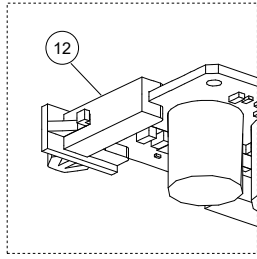

PARTS

INDOOR UNIT
ARU12RGLX

Ref.	Description	Part number
1	Hose sub assy	9378450219
2	Room thermistor	9703299278
3	Pipe thermistor	9900892005

INDOOR UNIT
ARU12RGLX

Ref.	Description	Part number
11	Main PCB	9710995637
12	Holder	0600063023
13	Communication PCB	9710019005
14	Power supply PCB	9710032028
15	Reactor assy	9900921019
16	Terminal (Remote)	9900896003
17	Terminal (Power)	9900568009

Ref.	Description	Part number
21	Evaporator total assy	9374517985
22	Drain pan cover 1 fan sub assy	9383937002
23	Drain pan sub assy	9381752034
24	Drain pump sub assy	9381766017
25	Float switch	9900465070
26	Pump assy	9900890018
27	Drain hose	9381576005
28	Drain port	9381565009
29	Drain cap	9381578009