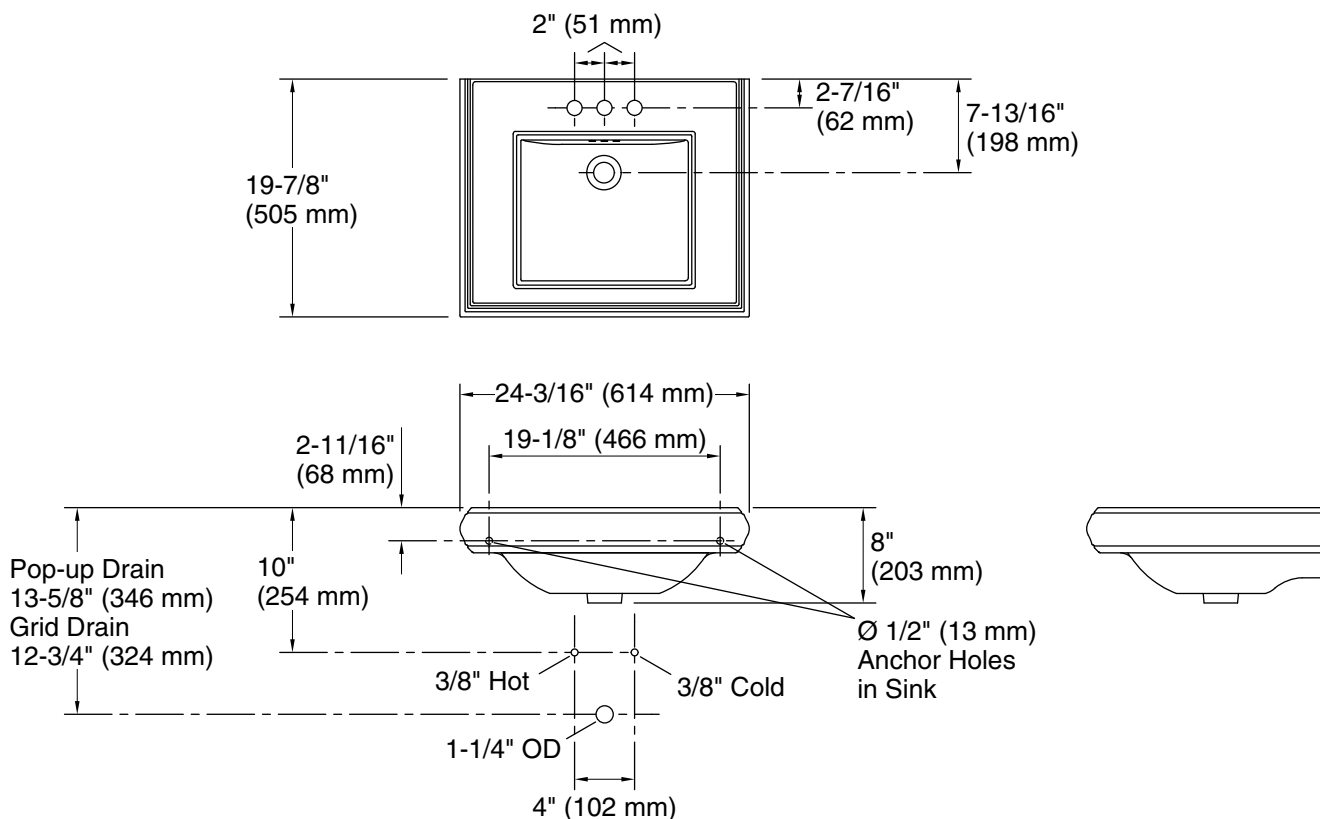

Features

- 4" (102 mm) centerset faucet holes
- Refined rectangular basin
- Overflow drain
- Combines with the K-2267 pedestal to create the K-2238-4 Memoirs pedestal sink
- Combines with the K-30009 Memoirs console table legs to create a complete console table solution
- Coordinates with other products in the Memoirs collection

Technical Information

All product dimensions are nominal.

| | |
|-----------------------|---|
| Basin configuration: | Single Bowl |
| Center(s): | 4" (102 mm) |
| Bowl area: | Length: 15" (381 mm) Width: 13" (330 mm) Water depth: 4-1/2" (114 mm) |
| With overflow: | Yes |
| Number of deck holes: | 3 |
| Faucet hole(s): | 1-1/4" (32 mm) |
| Drain hole: | 1-3/4" (44 mm) |