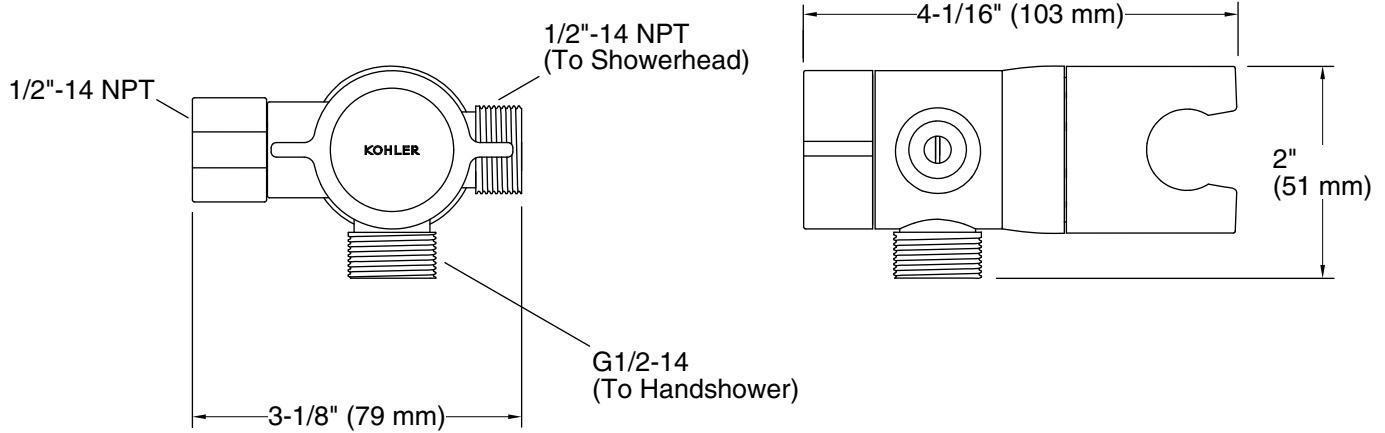

### Features

- Diverter switches water between showerhead or handshower, or both on at one time
- Easily mounts on the end of your shower arm and fits most standard handshower hoses, handshowers, and showerheads
- Includes flow restrictor that limits water flow to 2.5 gpm (gallons per minute) when one or both showering components are running

### Technical Information

All product dimensions are nominal.