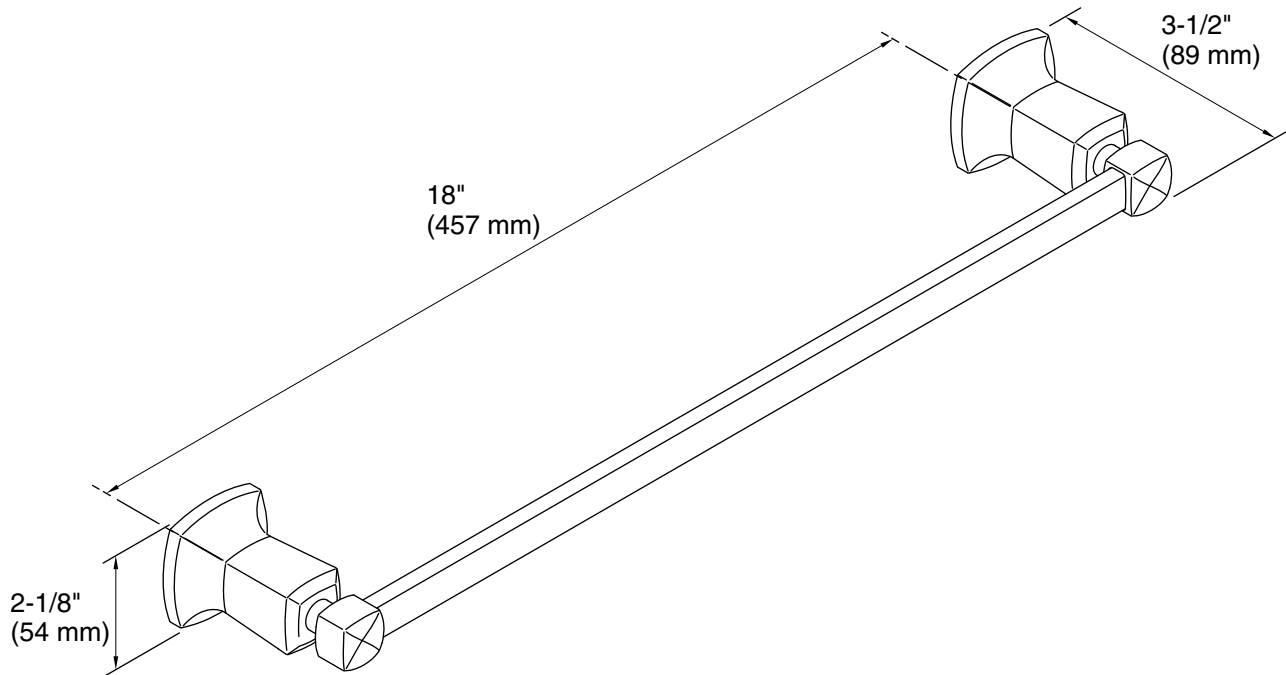

Technical Information

All product dimensions are nominal.

Material: Metal

Notes

Install this product according to the installation guide.

CAUTION: Risk of personal injury. Do not install these products in any area where they are likely to be used inadvertently as a grab bar or support bar. These products are not designed or intended for use as a grab bar or support bar.