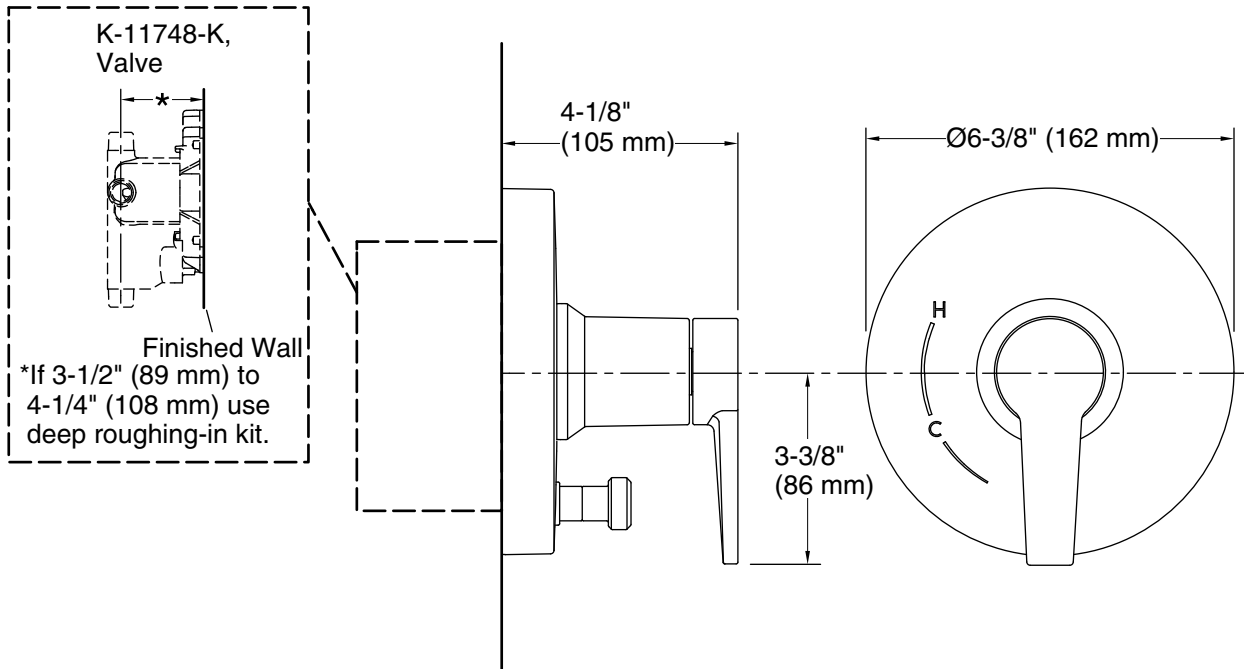

Technical Information

All product dimensions are nominal.

Drain included: No

Notes

Avoid cross-flow conditions. Do not install a shut-off device on either valve outlet.

ADA, OBC, CSA B651 compliant when installed to the specific requirements of these regulations.