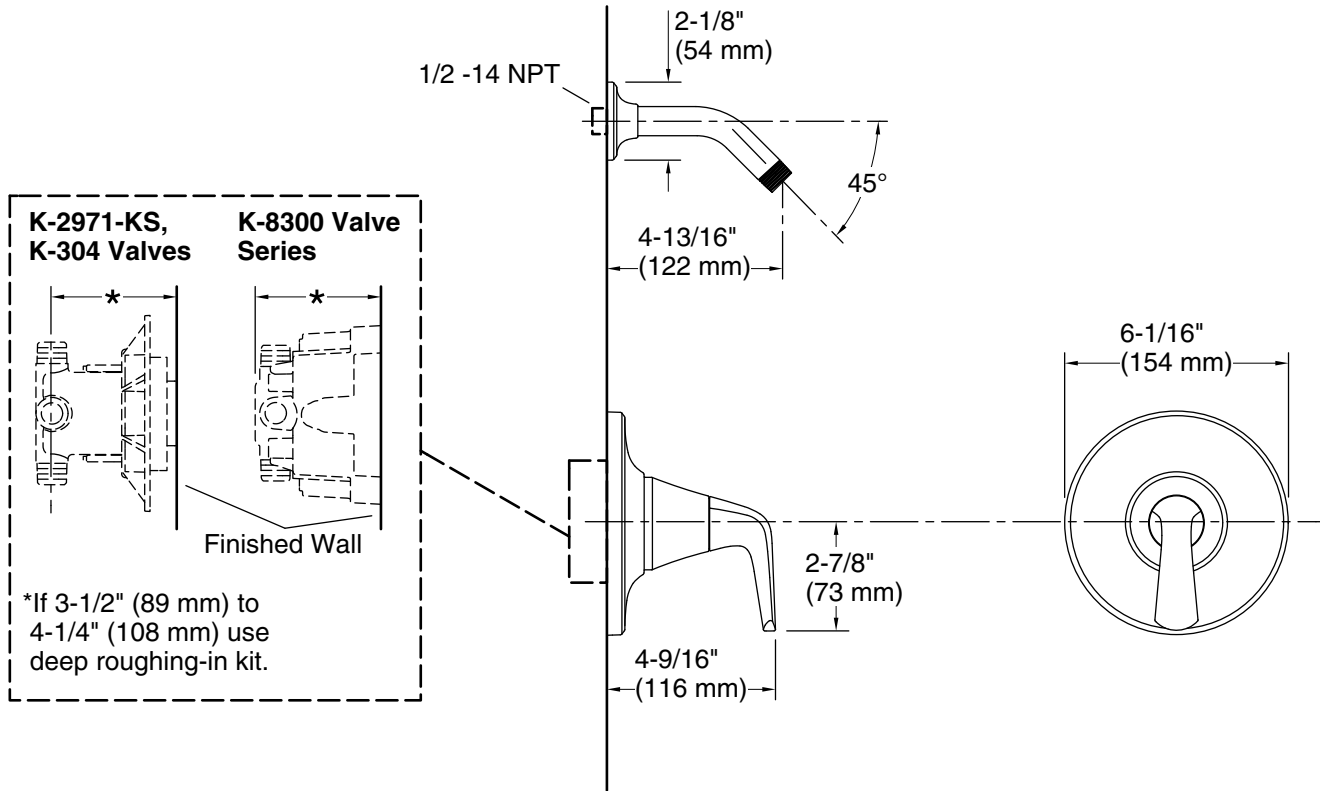

Technical Information

All product dimensions are nominal.

Spout:

Notes

Install this product according to the installation guide.

NOTICE: Risk of product damage. Long screws, for installing trim, can damage the K-2971-KS valve. Consult the trim installation guide to verify if the thin wall installation kit (88526) is needed.