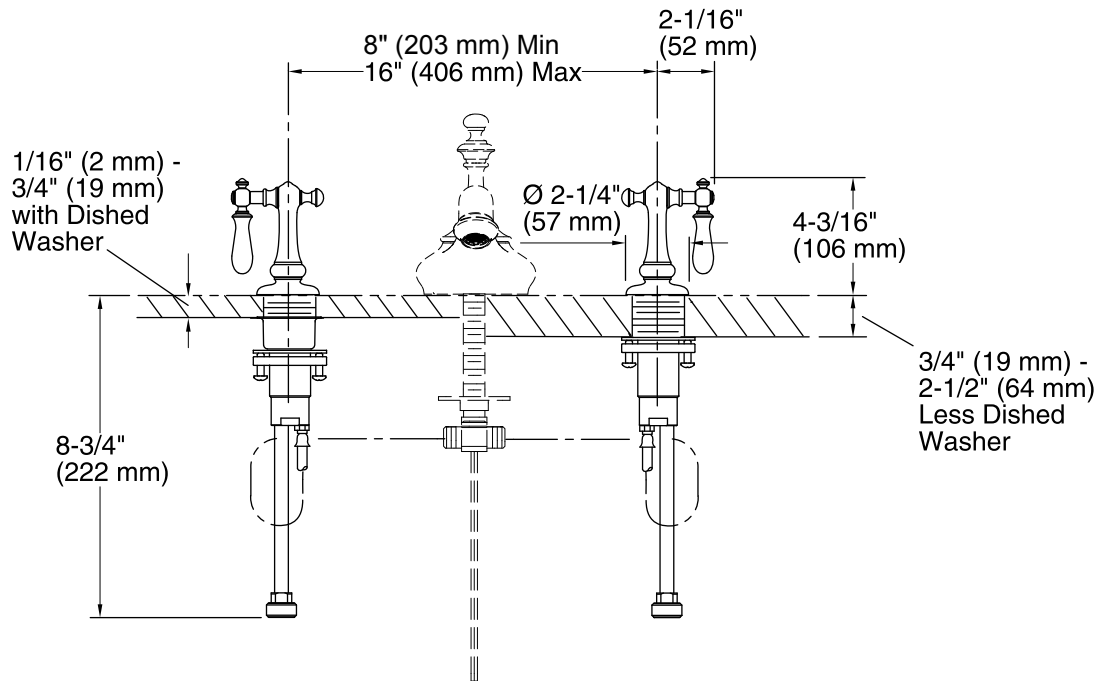

Features

- Metal construction.
- Brass valve bodies.
- Quarter-turn washerless ceramic disc valves.
- Handles are ADA compliant.
- For 8" (203 mm) or 16" (406 mm) centers.

Required Accessories

- K-72758 Widespread Bathroom Sink Spout
or
K-72759 Widespread Bathroom Sink Spout
or
K-72760 Widespread Bathroom Sink Spout

KOHLER® Faucet Lifetime Limited Warranty

See website for detailed warranty information.

Product Specification

Bathroom sink faucet handles shall be 2-1/16" (52 mm) in length from center and 4-3/16" (106 mm) in height. Bathroom sink faucet handles shall be metal construction with brass valve bodies. Bathroom sink faucet handles shall be swing lever handles. Bathroom sink faucet handles shall be for 8" (203 mm) or 16" (406 mm) centers. Bathroom sink faucet handles shall be KOHLER Model K-98068-9M.

Technical Information

All measurements are nominal.

Installation Notes

Install this product according to the installation guide.

ADA compliant when installed to the specific requirements of these regulations.