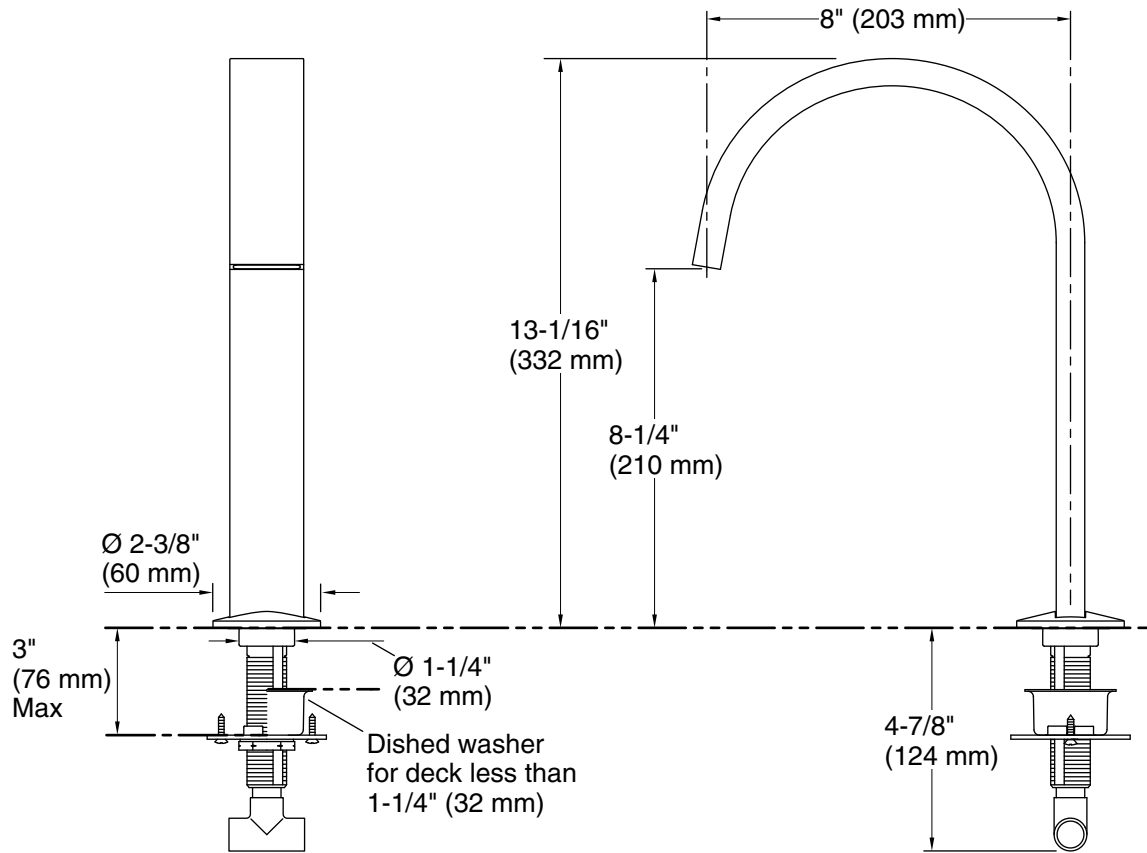

Features

- Nondiverter spout
- 8" (203 mm) spout reach
- For use with Components™ Lever, Oyl, or Industrial faucet handles (sold separately)
- Coordinates with Components faucets, accessories, and showering components to complete your bathroom

Technical Information

All product dimensions are nominal.

Drain included: No

Spout:

Spout reach: 8" (203 mm)

Notes

Install this product according to the installation instructions.

WARNING: Risk of personal injury. Do not install the bath faucet in an area where it may inadvertently be used for support by the bather.