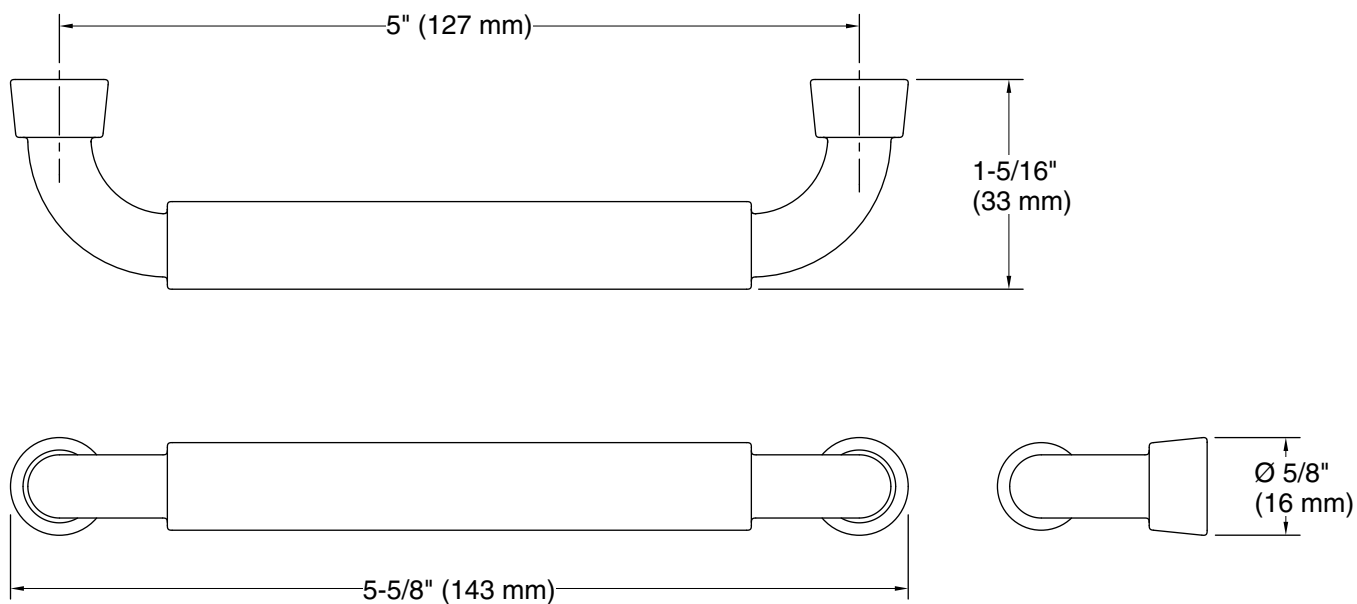

Tone™
5" cabinet pull
K-24439

Features

- 5" (127 mm) cabinet pull.
- Coordinates with Tone faucets, accessories, and showering components to complete your bathroom.

Material

- Premium metal construction for durability and reliability.
- KOHLER finishes resist corrosion and tarnishing.

Technical Information

All product dimensions are nominal.

Material: Zinc