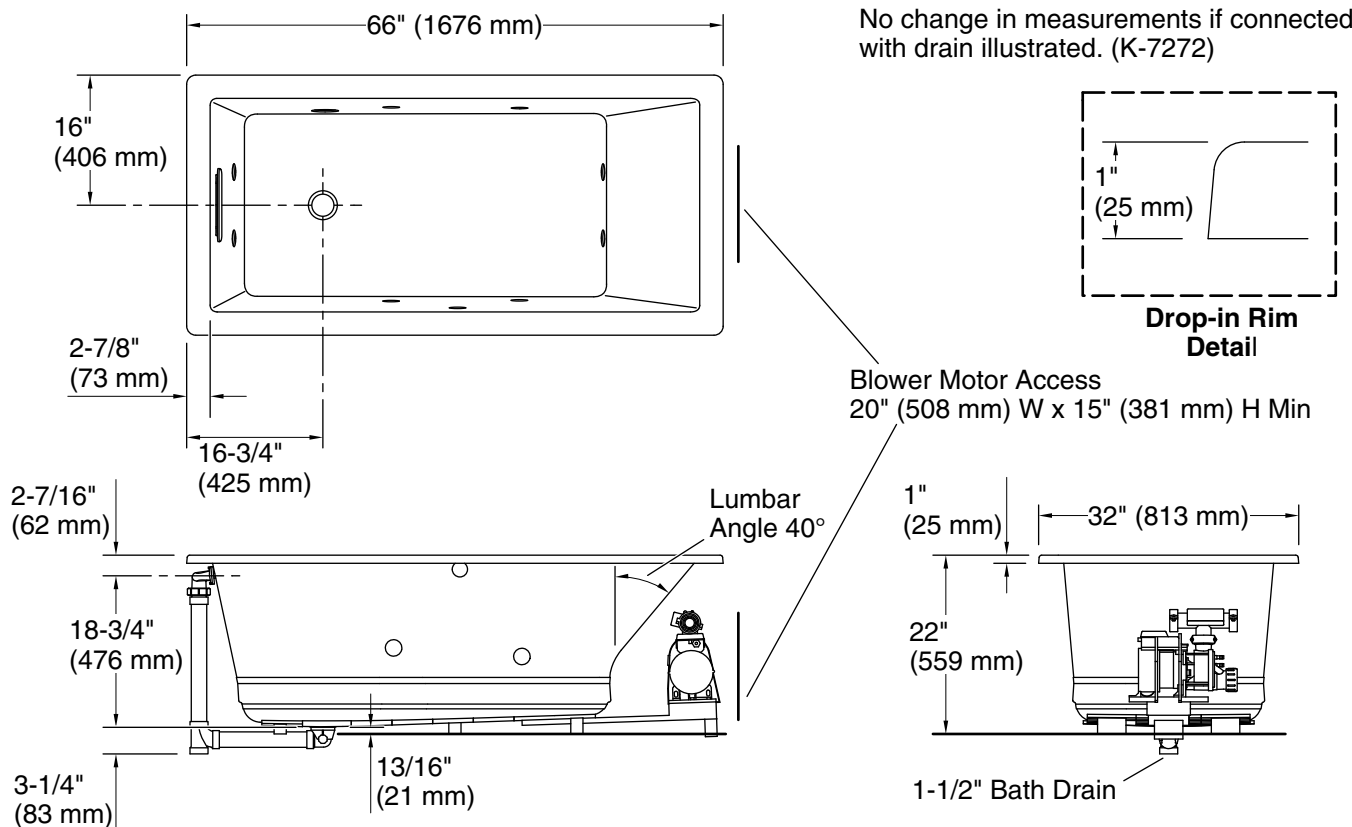

Required Electrical Service

Two dedicated circuits required, protected with Class A Ground-Fault Circuit-Interrupter (GFCI). Outside North America, this device may be known as a Residual Current Device (RCD).

Pump: 120 V, 15 A, 60 Hz

Heater: 120 V, 15 A, 60 Hz

Technical Information

All product dimensions are nominal.

Installation: Drop-in, Undermount

Drain location: Reversible

Basin area, bottom: 44-7/16" x 22-1/2" (1129 mm x 572 mm)

Basin area, top: 60-3/16" x 26-3/16" (1528 mm x 665 mm)

Weight: 154.8 lbs (70.2 kg)

Minimum floor load: 83 lbs/ft² (405.2 kg/m²)

Water depth: 17-11/16" (450 mm)

Water capacity: 85.8 gal (324.8 L)

Cutout: Drop-in, 64-1/2" x 30-1/2" (1638 mm x 775 mm)

Electrical component Pump: 120 V, 15 A, 60 Hz

1-800-4KOHLER (1-800-456-4537)

Kohler Co. reserves the right to make revisions without notice to product specifications.

For the most current Specification Sheet, go to www.kohler.com.

7-8-2023 03:33 - US/CA

Notes

Measure your actual product for rough-in details.

Install this product according to the installation instructions.

The hot water supply should be 70% of the capacity of the bath or greater. Installations will vary.