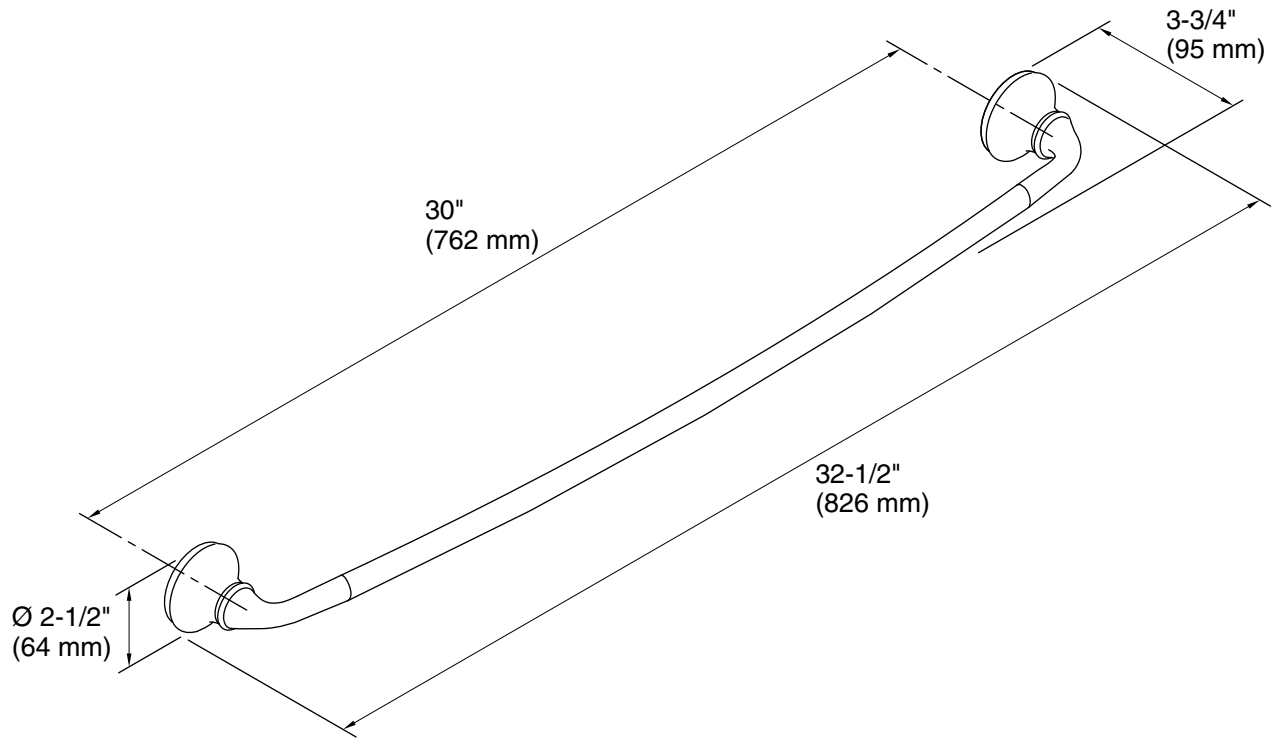

Technical Information

All product dimensions are nominal.

Material: Metal

Notes

Install this product according to the installation guide.

CAUTION: Risk of personal injury. Do not install these products in any area where they are likely to be used inadvertently as a grab bar or support bar. These products are not designed or intended for use as a grab bar or support bar.