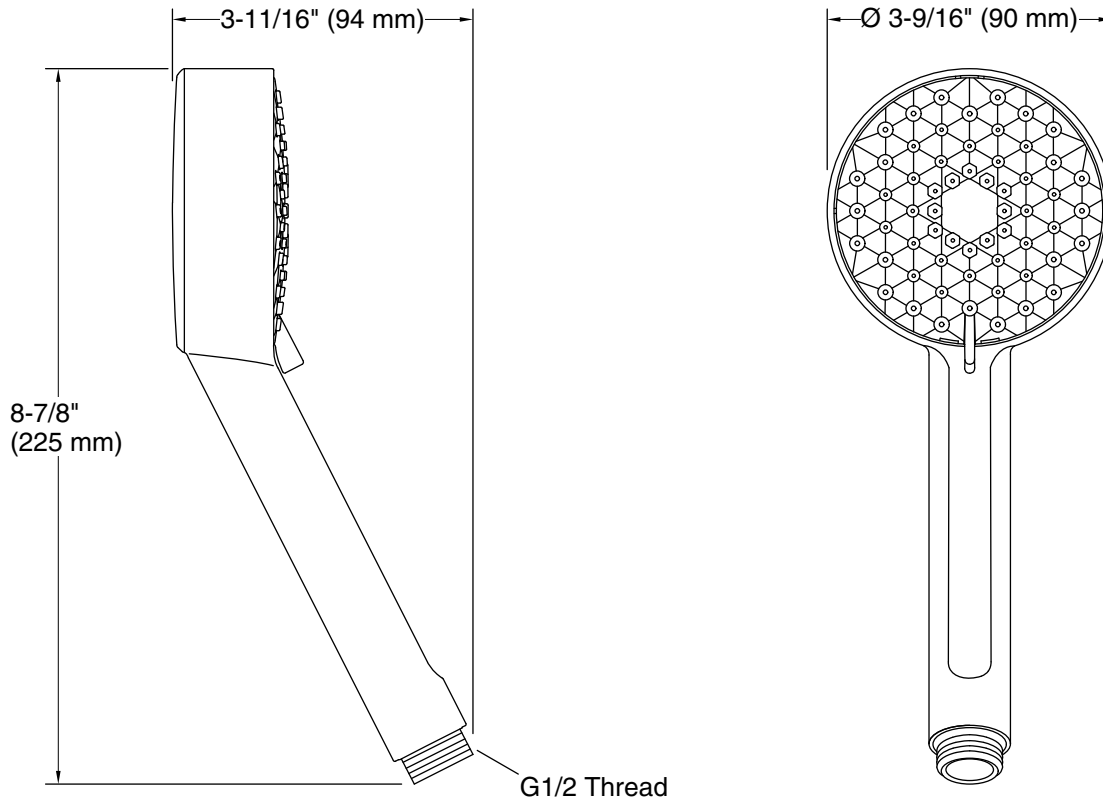

Features

- Handshower features contemporary design
- Advanced spray engine provides three alternate experiences: wide coverage, intense drenching, and targeted spray
- Wide coverage spray produces an encompassing spray for everyday use
- Intense drenching spray delivers a forceful spray ideal for rinsing shampoo from hair
- Targeted spray is a focused stream for targeting sore muscles or use as a utility spray
- Thumb tab allows for a smooth transition between sprays
- Spray nozzles cover full area of sprayhead
- Combination of balance, weight, grip, and angle makes this handshower comfortable and easy to use
- MasterClean™ sprayface features an easy-to-clean surface that withstands mineral buildup and maximizes spray performance
- 1.75 gpm (6.6 lpm) flow rate.
- This product can help a building earn Water Efficiency points in LEED® Green Building Rating System

K-8593 72" Shower Hose

or

K-9514 60" Shower Hose

Codes/Standards

ASME A112.18.1/CSA B125.1
DOE - Energy Policy Act 1992
EPA WaterSense®
California Energy Commission (CEC)
NOM Standards
NOM 008-CONAGUA

KOHLER® Faucet Lifetime Limited Warranty

Technical Information

All product dimensions are nominal.

Spout:

Handshower rated max flow: 1.75 gal/min (6.6 l/min)

Notes

Install this product according to the installation instructions.

Plumbing codes require approved backflow prevention devices to be installed in-line to handshowers. Please consult with local plumbing officials.