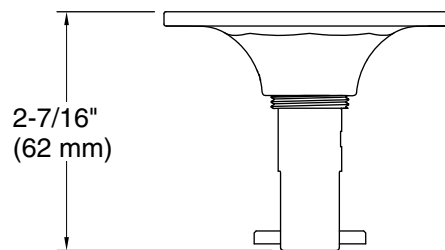

Material

- Durable metal construction
- KOHLER finishes resist corrosion and tarnishing

Required Products/Accessories

K-37383 Rough-in cable bath drain, PVC, 30" cable with tubing

or

K-37385 rough-in cable drain, PVC, 45" cable

or

K-37383 Rough-in cable bath drain, PVC, 30" cable with tubing (Qty 2)

or

K-T37391 Rotary-turn bath drain trim

K-T37392 Rotary-turn bath drain trim

or

K-37385 rough-in cable drain, PVC, 45" cable

K-78439 45" cable bath drain

or

K-37383 Rough-in cable bath drain, PVC, 30" cable with tubing

K-78438 30" cable bath drain

Recommended Products/Accessories

K-23723 Faucet cleaner

Codes/Standards

ASME A112.18.2/CSA B125.2

KOHLER® Faucet Lifetime Limited Warranty

Technical Information

All product dimensions are nominal.

Notes

Install this product according to the installation guide.