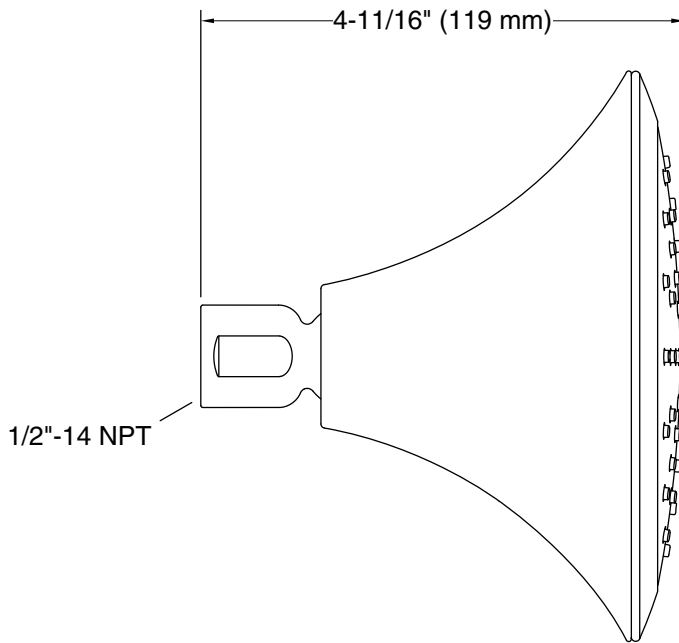

Features

- Optimized sprayface for maximum performance
- Single-function showerhead with 48 nozzle 5-1/2" (140 mm) diameter sprayface
- Complements Forté faucets and accessories
- MasterClean™ sprayface features an easy-to-clean surface that withstands mineral buildup and maximizes spray performance
- 1.75 gpm (6.6 lpm) maximum flow rate

Technology

- Katalyst® air-induction technology infuses water with air, creating bigger drops for a more powerful spray

Installation

- 1/2" -14 NPT connection
- Shower arm and flange sold separately

Recommended Products/Accessories

Available Colors/Finishes

Color tiles intended for reference only.

Color	Code	Description
	CP	Polished Chrome
	BN	Vibrant® Brushed Nickel

Technical Information

All product dimensions are nominal.

Spout:

Shower/Rainhead rated max flow: 1.75 gal/min (6.6 l/min)