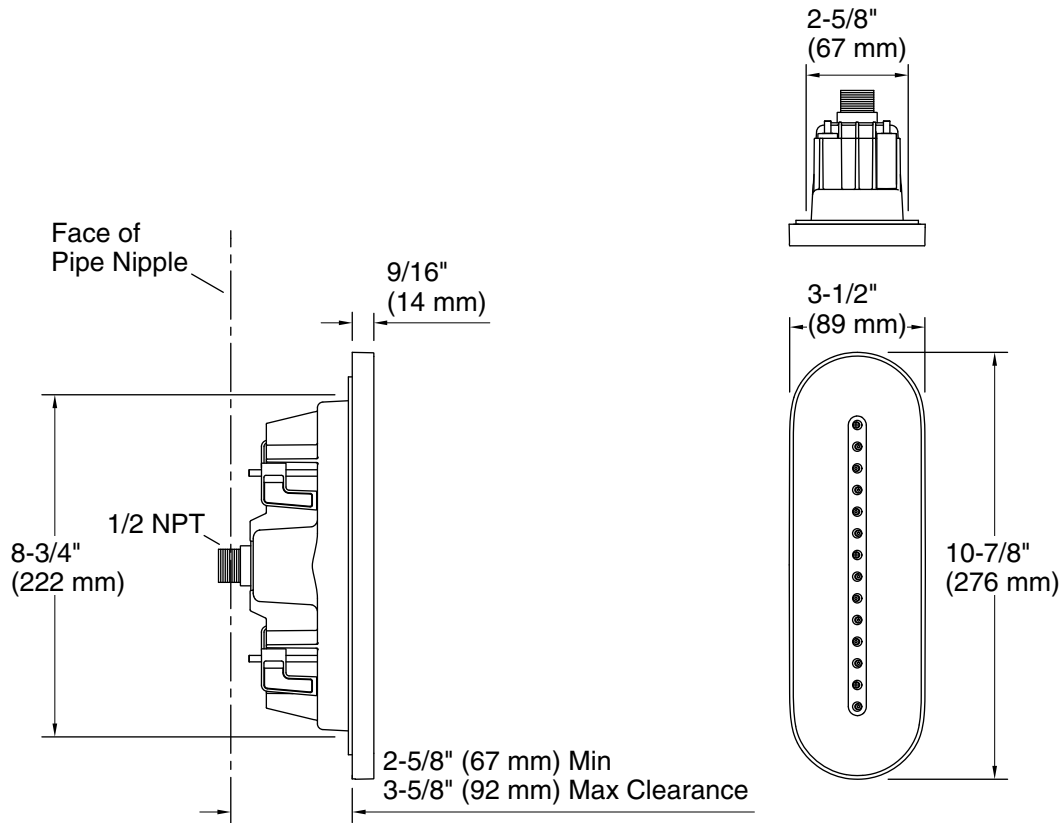

Technical Information

All product dimensions are nominal.

Drain included: No

Notes

Install this product according to the installation instructions.