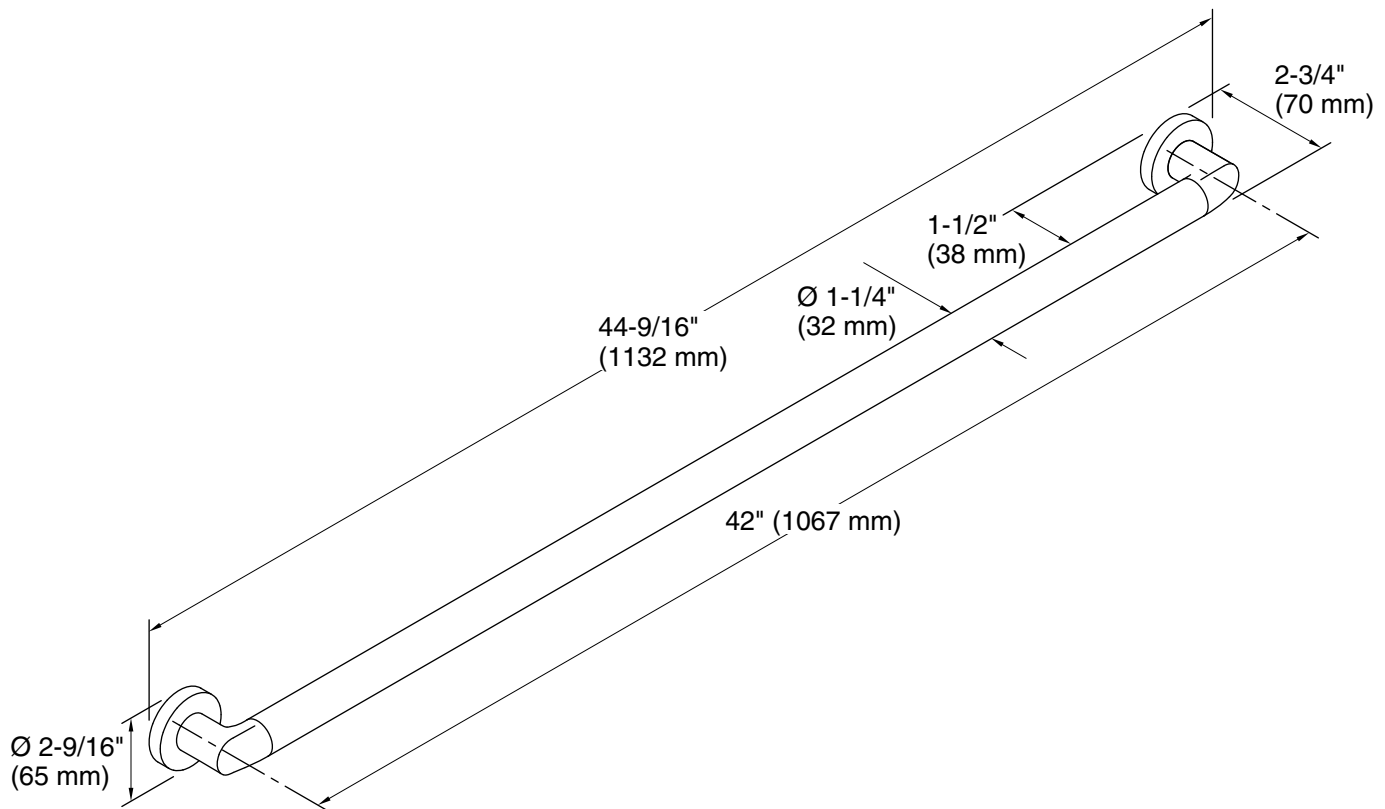

## Technical Information

All product dimensions are nominal.

Installation Type: Wall-mount

Material: Stainless Steel, Zinc