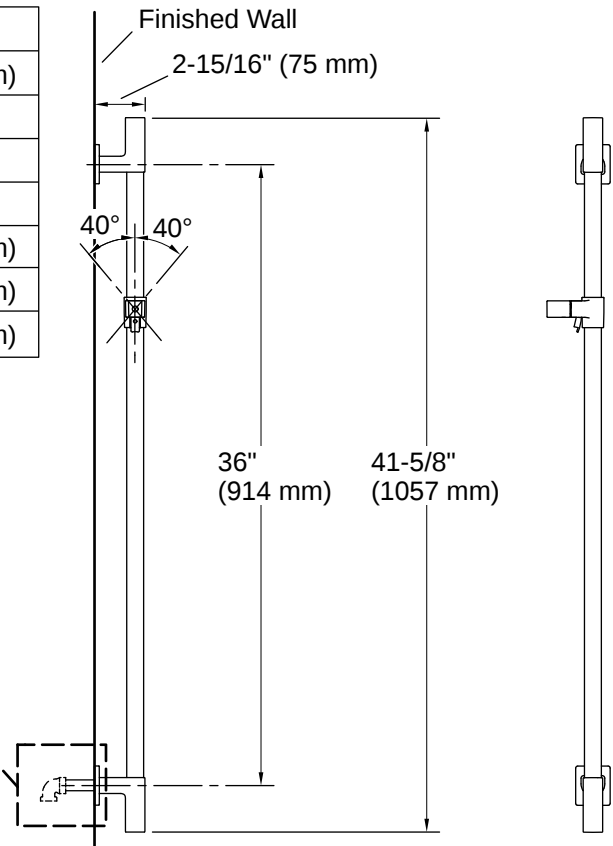

Supply Adapter	A
1218069 (included)	1-13/16" – 2-5/16" (46 mm – 59 mm)
1229031*	0 – 1/2" (0 – 13 mm)
1247986*	5/16" – 13/16" (8 mm – 21 mm)
1247985*	13/16" – 1-5/16" (21 mm – 33 mm)
1247984*	1-5/16" – 1-13/16" (33 mm – 46 mm)
1218070*	2-5/16" – 2-13/16" (59 mm – 71 mm)
1218071*	2-13/16" – 3-5/16" (71 mm – 84 mm)

*Sold Separately

Installation

- Wall-mount
- May require additional service parts based on installation type (see installation guide for details)

Installation Notes

Install this product according to the installation instructions.

Mount the slidebar to stud framing or install backing support. Mounting brackets can be adjusted to align with existing holes for retrofit installations.

ADA, CSA B651 compliant when installed to the specific requirements of these regulations.