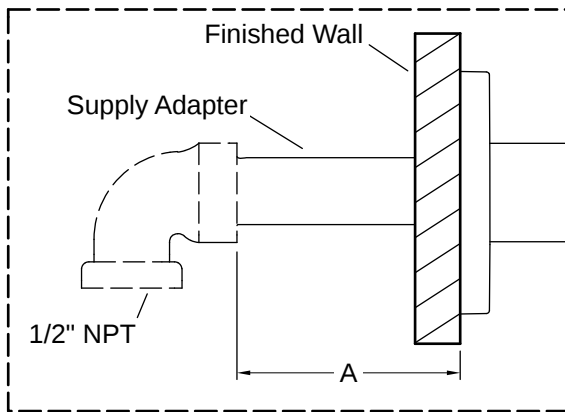

Supply Adapter	A
1218069 (included)	1-13/16" – 2-5/16" (46 mm – 59 mm)
1229031*	0 – 1/2" (0 – 13 mm)
1247986*	5/16" – 13/16" (8 mm – 21 mm)
1247985*	13/16" – 1-5/16" (21 mm – 33 mm)
1247984*	1-5/16" – 1-13/16" (33 mm – 46 mm)
1218070*	2-5/16" – 2-13/16" (59 mm – 71 mm)
1218071*	2-13/16" – 3-5/16" (71 mm – 84 mm)

*Sold Separately

Installation

- Wall-mount
- May require additional service parts based on installation type (see installation guide for details)

Installation Notes

Install this product according to the installation instructions.

Mount the slidebar to stud framing or install backing support. Mounting brackets can be adjusted to align with existing holes for retrofit installations.

ADA, CSA B651 compliant when installed to the specific requirements of these regulations.