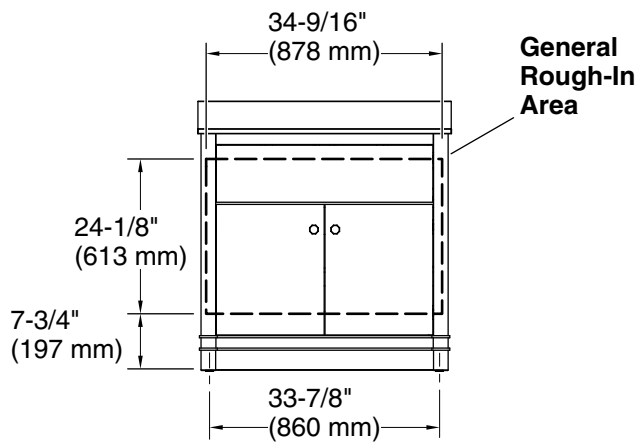

Technical Information

All product dimensions are nominal.

Lighting included: No

Notes

Install this product according to the installation instructions.