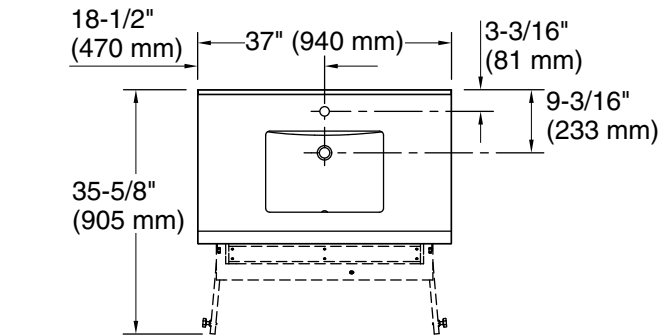

Technical Information

All product dimensions are nominal.

Lighting included: No

Notes

Install this product according to the installation instructions.