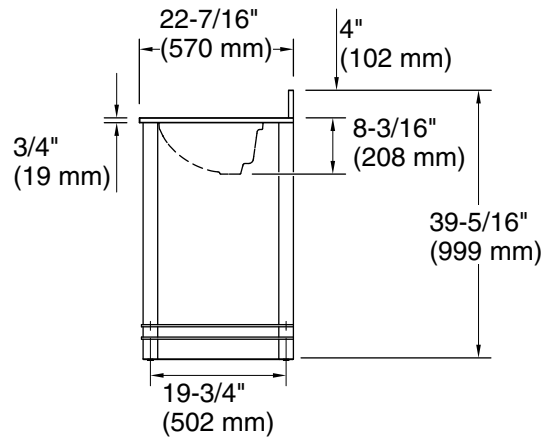

Technical Information

All product dimensions are nominal.

Lighting included: No

Notes

Install this product according to the installation instructions.