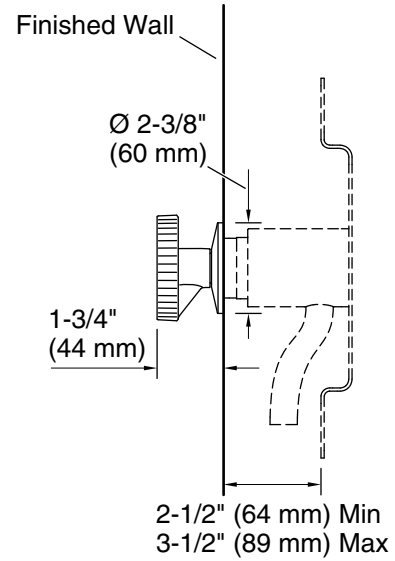

9-21-2025 09:48 - US/CA

THE BOLD LOOK
OF **KOHLER**®

KOHLER Faucets Wall-mount bathroom sink faucet Industrial handle trim
Components®
K-T77981-9

Technical Information

All product dimensions are nominal.

Spout: