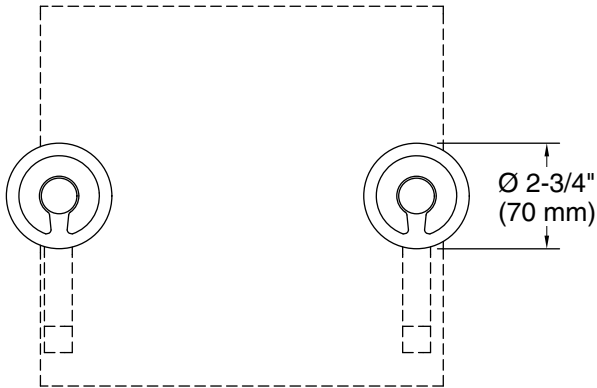

9-21-2025 09:48 - US/CA

THE BOLD LOOK
OF **KOHLER**®

KOHLER Faucets Wall-mount bathroom sink faucet Industrial handle trim
Components®
K-T77981-9

Technical Information

All product dimensions are nominal.

Spout: