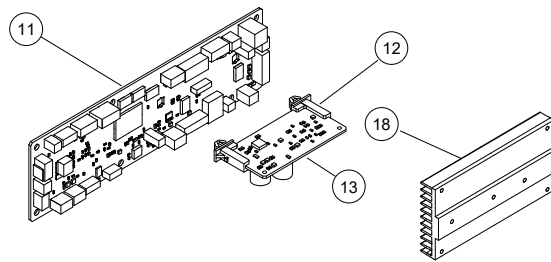

PARTS

INDOOR UNIT
 ARU18RGLX
 ARU24RGLX
 ARU30RGLX

Ref.	Description	Part number
1	Hose Sub Assy	9378450219
2	Room Thermistor	9703299278
3	Pipe Thermistor	9900892005

INDOOR UNIT
 ARU18RGLX
 ARU24RGLX
 ARU30RGLX

Ref.	Description	Part number
11	Main PCB (18)	9710995644
11	Main PCB (24)	9710995651
11	Main PCB (30)	9710995668
12	Holder	0600063023
13	Communication PCB	9710019005
14	Power Supply PCB (18,24)	9710032011
14	Power Supply PCB (30)	9710261077
15	Reactor Assy	9900898014
16	Terminal (Remote)	9900896003
17	Terminal (Power)	9900568009
18	Heatsink (30 only)	9381518005

INDOOR UNIT
 ARU18RGLX
 ARU24RGLX
 ARU30RGLX

Ref.	Description	Part number
21	Evaporator Total Assy (18)	9374517992
21	Evaporator Total Assy (24,30)	9383816000
22	Drain Pan Cover 2 Fan Sub Assy	9383937019
23	Drain Pan Sub Assy	9381752027
24	Drain Pump Sub Assy	9381766017
25	Float Switch	9900465070
26	Pump Assy	9900890018
27	Drain Hose	9381576005
28	Drain Port	9381565009
29	Drain Cap	9381578009

INDOOR UNIT
 ARU18RGLX
 ARU24RGLX
 ARU30RGLX

Ref.	Description	Part number
31	Casing Sub Assy	9381829033
32	Sirocco Fan Assy	9383695001
33	Fan Motor (18,24)	9603695002
33	Fan Motor (30)	9603481018

INDOOR UNIT
ARU18RGLX
ARU24RGLX
ARU30RGLX