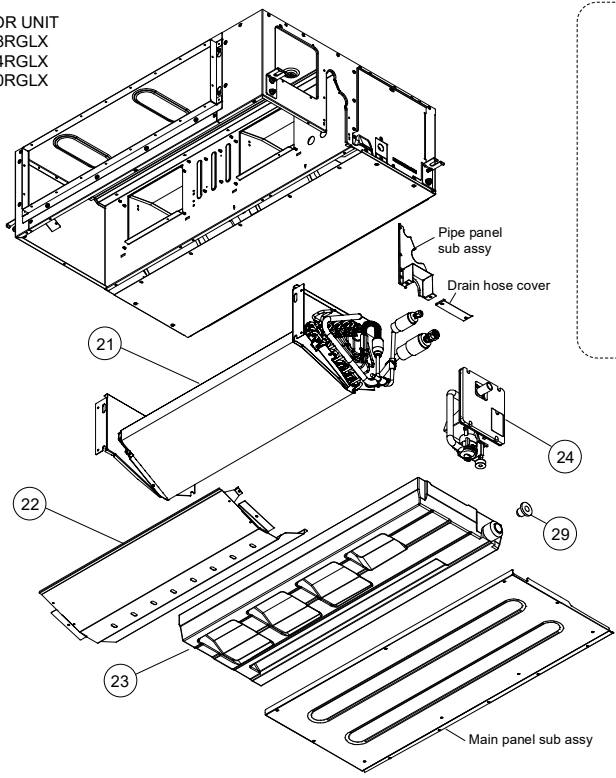

PARTS

INDOOR UNIT
 ARU18RGLX
 ARU24RGLX
 ARU30RGLX

Ref.	Description	Part number
1	Hose Sub Assy	9378450219
2	Room Thermistor	9703299278
3	Pipe Thermistor	9900892005

INDOOR UNIT
 ARU18RGLX
 ARU24RGLX
 ARU30RGLX

Ref.	Description	Part number
11	Main PCB (18)	9710995644
11	Main PCB (24)	9710995651
11	Main PCB (30)	9710995668
12	Holder	0600063023
13	Communication PCB	9710019005
14	Power Supply PCB (18,24)	9710032011
14	Power Supply PCB (30)	9710261077
15	Reactor Assy	9900898014
16	Terminal (Remote)	9900896003
17	Terminal (Power)	9900568009
18	Heatsink (30 only)	9381518005

INDOOR UNIT
 ARU18RGLX
 ARU24RGLX
 ARU30RGLX

Ref.	Description	Part number
21	Evaporator Total Assy (18)	9374517992
21	Evaporator Total Assy (24,30)	9383816000
22	Drain Pan Cover 2 Fan Sub Assy	9383937019
23	Drain Pan Sub Assy	9381752027
24	Drain Pump Sub Assy	9381766017
25	Float Switch	9900465070
26	Pump Assy	9900890018
27	Drain Hose	9381576005
28	Drain Port	9381565009
29	Drain Cap	9381578009

INDOOR UNIT
 ARU18RGLX
 ARU24RGLX
 ARU30RGLX

Ref.	Description	Part number
31	Casing Sub Assy	9381829033
32	Sirocco Fan Assy	9383695001
33	Fan Motor (18,24)	9603695002
33	Fan Motor (30)	9603481018

INDOOR UNIT
ARU18RGLX
ARU24RGLX
ARU30RGLX