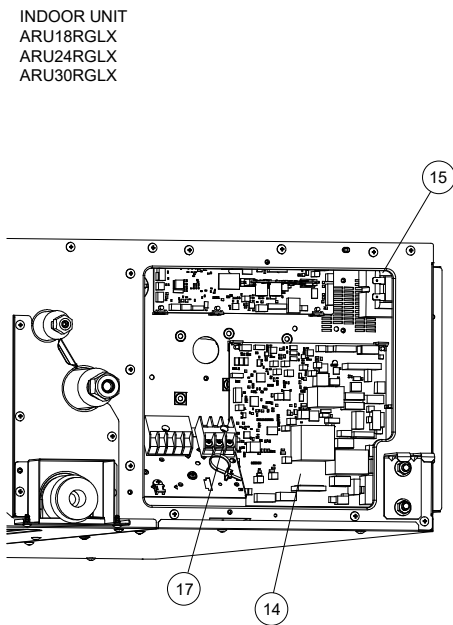

PARTS

INDOOR UNIT
 ARU18RGLX
 ARU24RGLX
 ARU30RGLX

Ref.	Description	Part number
1	Hose Sub Assy	9378450219
2	Room Thermistor	9703299278
3	Pipe Thermistor	9900892005

INDOOR UNIT
 ARU18RGLX
 ARU24RGLX
 ARU30RGLX

Ref.	Description	Part number
11	Main PCB (18)	9710995644
11	Main PCB (24)	9710995651
11	Main PCB (30)	9710995668
12	Holder	0600063023
13	Communication PCB	9710019005
14	Power Supply PCB (18,24)	9710032011
14	Power Supply PCB (30)	9710261077
15	Reactor Assy	9900898014
16	Terminal (Remote)	9900896003
17	Terminal (Power)	9900568009
18	Heatsink (30 only)	9381518005

INDOOR UNIT
 ARU18RGLX
 ARU24RGLX
 ARU30RGLX

Ref.	Description	Part number
21	Evaporator Total Assy (18)	9374517992
21	Evaporator Total Assy (24,30)	9383816000
22	Drain Pan Cover 2 Fan Sub Assy	9383937019
23	Drain Pan Sub Assy	9381752027
24	Drain Pump Sub Assy	9381766017
25	Float Switch	9900465070
26	Pump Assy	9900890018
27	Drain Hose	9381576005
28	Drain Port	9381565009
29	Drain Cap	9381578009

INDOOR UNIT
 ARU18RGLX
 ARU24RGLX
 ARU30RGLX

Ref.	Description	Part number
31	Casing Sub Assy	9381829033
32	Sirocco Fan Assy	9383695001
33	Fan Motor (18,24)	9603695002
33	Fan Motor (30)	9603481018

INDOOR UNIT
ARU18RGLX
ARU24RGLX
ARU30RGLX