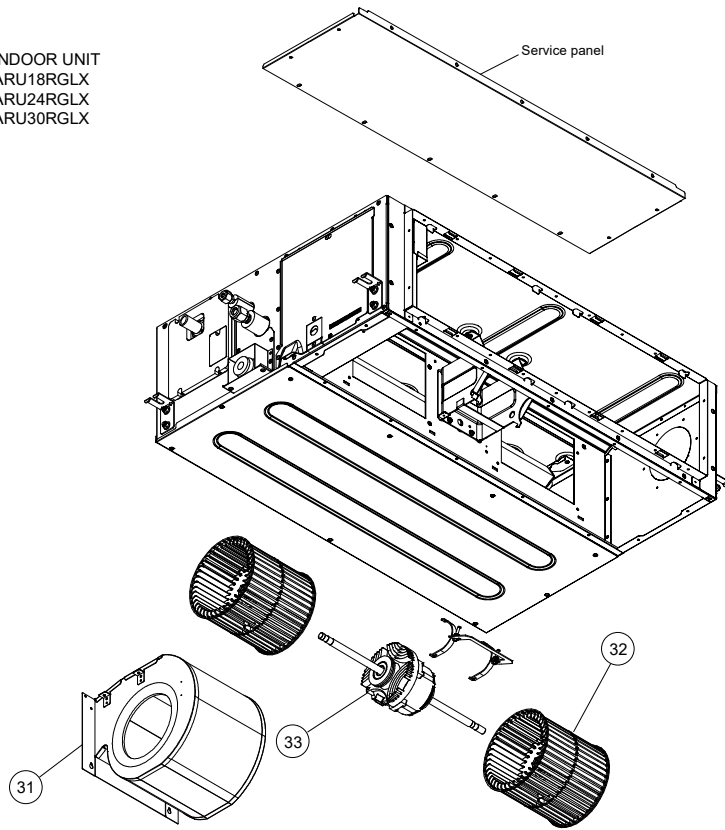

PARTS

INDOOR UNIT
 ARU18RGLX
 ARU24RGLX
 ARU30RGLX

Ref.	Description	Part number
1	Hose Sub Assy	9378450219
2	Room Thermistor	9703299278
3	Pipe Thermistor	9900892005

INDOOR UNIT
 ARU18RGLX
 ARU24RGLX
 ARU30RGLX

Ref.	Description	Part number
11	Main PCB (18)	9710995644
11	Main PCB (24)	9710995651
11	Main PCB (30)	9710995668
12	Holder	0600063023
13	Communication PCB	9710019005
14	Power Supply PCB (18,24)	9710032011
14	Power Supply PCB (30)	9710261077
15	Reactor Assy	9900898014
16	Terminal (Remote)	9900896003
17	Terminal (Power)	9900568009
18	Heatsink (30 only)	9381518005

INDOOR UNIT
 ARU18RGLX
 ARU24RGLX
 ARU30RGLX

Ref.	Description	Part number
21	Evaporator Total Assy (18)	9374517992
21	Evaporator Total Assy (24,30)	9383816000
22	Drain Pan Cover 2 Fan Sub Assy	9383937019
23	Drain Pan Sub Assy	9381752027
24	Drain Pump Sub Assy	9381766017
25	Float Switch	9900465070
26	Pump Assy	9900890018
27	Drain Hose	9381576005
28	Drain Port	9381565009
29	Drain Cap	9381578009

INDOOR UNIT
 ARU18RGLX
 ARU24RGLX
 ARU30RGLX

Ref.	Description	Part number
31	Casing Sub Assy	9381829033
32	Sirocco Fan Assy	9383695001
33	Fan Motor (18,24)	9603695002
33	Fan Motor (30)	9603481018

INDOOR UNIT
ARU18RGLX
ARU24RGLX
ARU30RGLX