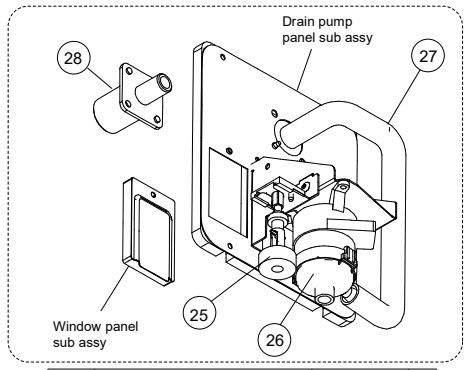

PARTS

INDOOR UNIT
 ARU18RGLX
 ARU24RGLX
 ARU30RGLX

Ref.	Description	Part number
1	Hose Sub Assy	9378450219
2	Room Thermistor	9703299278
3	Pipe Thermistor	9900892005

INDOOR UNIT
 ARU18RGLX
 ARU24RGLX
 ARU30RGLX

Ref.	Description	Part number
11	Main PCB (18)	9710995644
11	Main PCB (24)	9710995651
11	Main PCB (30)	9710995668
12	Holder	0600063023
13	Communication PCB	9710019005
14	Power Supply PCB (18,24)	9710032011
14	Power Supply PCB (30)	9710261077
15	Reactor Assy	9900898014
16	Terminal (Remote)	9900896003
17	Terminal (Power)	9900568009
18	Heatsink (30 only)	9381518005

INDOOR UNIT
 ARU18RGLX
 ARU24RGLX
 ARU30RGLX

Ref.	Description	Part number
21	Evaporator Total Assy (18)	9374517992
21	Evaporator Total Assy (24,30)	9383816000
22	Drain Pan Cover 2 Fan Sub Assy	9383937019
23	Drain Pan Sub Assy	9381752027
24	Drain Pump Sub Assy	9381766017
25	Float Switch	9900465070
26	Pump Assy	9900890018
27	Drain Hose	9381576005
28	Drain Port	9381565009
29	Drain Cap	9381578009