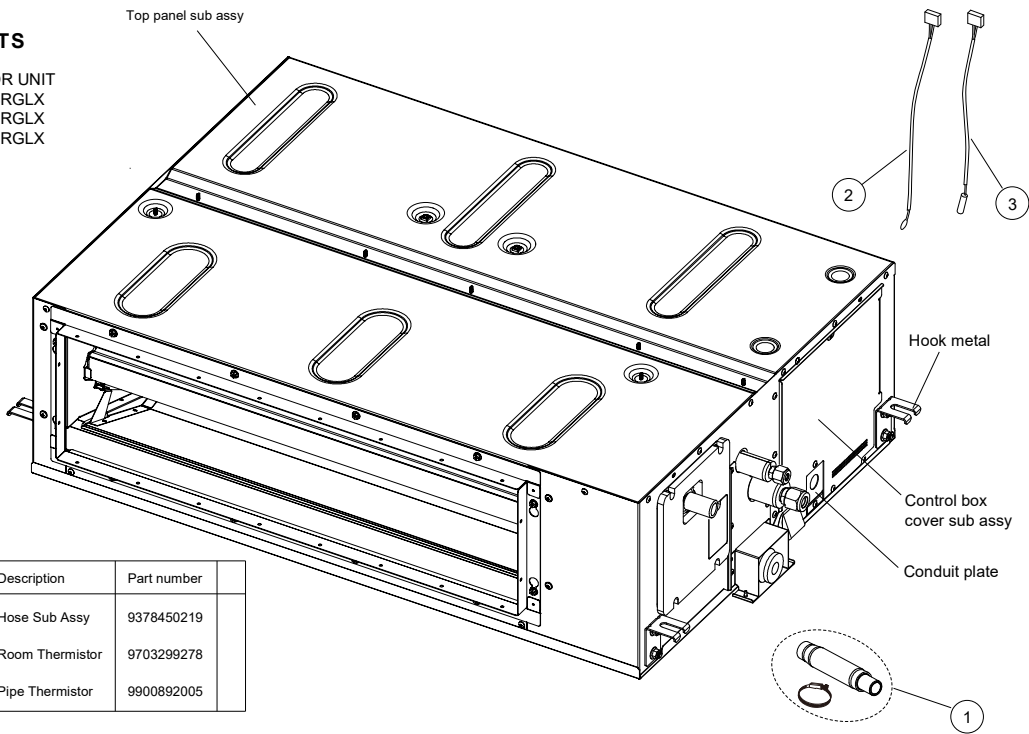

PARTS

INDOOR UNIT
 ARU18RGLX
 ARU24RGLX
 ARU30RGLX

Ref.	Description	Part number
1	Hose Sub Assy	9378450219
2	Room Thermistor	9703299278
3	Pipe Thermistor	9900892005

INDOOR UNIT
 ARU18RGLX
 ARU24RGLX
 ARU30RGLX

Ref.	Description	Part number
11	Main PCB (18)	9710995644
11	Main PCB (24)	9710995651
11	Main PCB (30)	9710995668
12	Holder	0600063023
13	Communication PCB	9710019005
14	Power Supply PCB (18,24)	9710032011
14	Power Supply PCB (30)	9710261077
15	Reactor Assy	9900898014
16	Terminal (Remote)	9900896003
17	Terminal (Power)	9900568009
18	Heatsink (30 only)	9381518005

INDOOR UNIT
 ARU18RGLX
 ARU24RGLX
 ARU30RGLX

Ref.	Description	Part number
21	Evaporator Total Assy (18)	9374517992
21	Evaporator Total Assy (24,30)	9383816000
22	Drain Pan Cover 2 Fan Sub Assy	9383937019
23	Drain Pan Sub Assy	9381752027
24	Drain Pump Sub Assy	9381766017
25	Float Switch	9900465070
26	Pump Assy	9900890018
27	Drain Hose	9381576005
28	Drain Port	9381565009
29	Drain Cap	9381578009