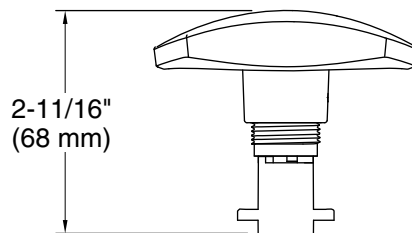

Technical Information

All product dimensions are nominal.

Notes

Install this product according to the installation guide.