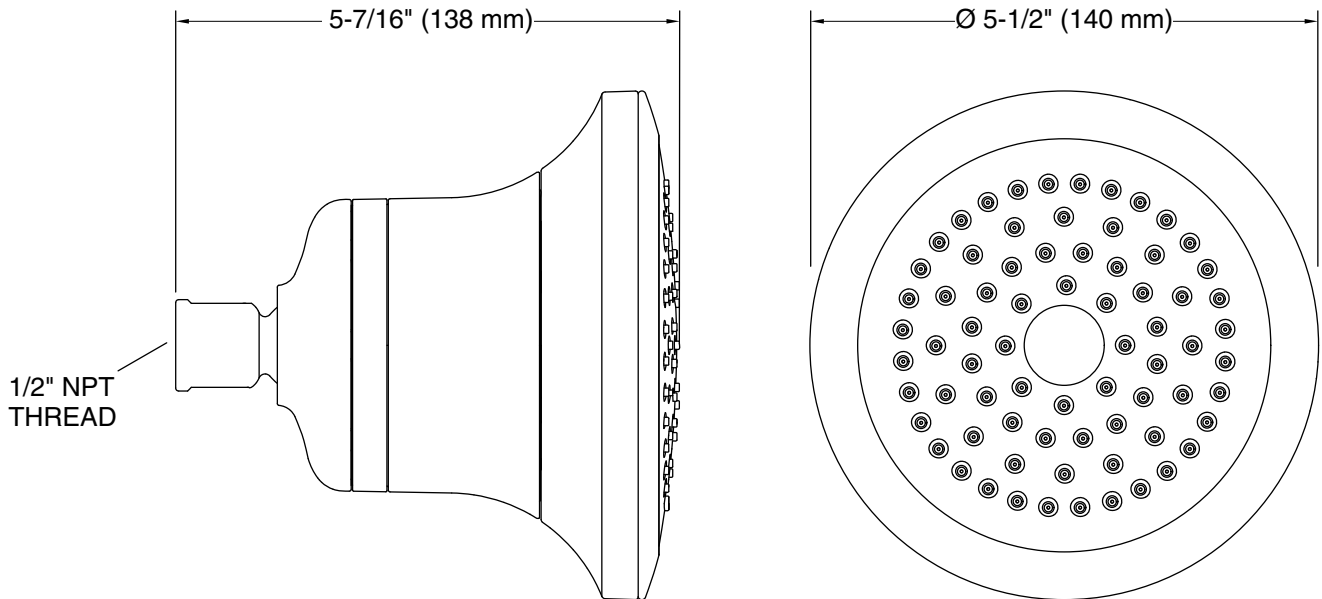

Features

- Single-function showerhead with 5-1/2" (140 mm) diameter sprayface
- Five-layer filtration system reduces scale buildup in your shower and includes an activated carbon filter to reduce impurities such as chlorine and heavy metals
- Recommend replacing filter every six months for optimum performance
- Integrated dial tracks suggested filter replacement date
- Filter easily slides out with a 30° turn of the sprayface
- Optimized sprayface minimizes wasteful overspray and increases cleaning and hair-rinsing performance
- Full coverage spray produces an encompassing spray ideal for everyday use
- MasterClean™ sprayface features an easy-to-clean surface that withstands mineral buildup and maximizes spray performance
- 2.5 gpm (9.5 lpm) maximum flow rate at 45 psi (3.1 bar)
- Box includes: Showerhead, one filter, wrench, sealant tape
- K-33632 replacement filters available (sold separately)

Material

- Premium material construction for durability and reliability

Installation

- 1/2 -14 NPT connection
- Shower arm and flange sold separately

Codes/Standards

ASME A112.18.1/CSA B125.1
DOE - Energy Policy Act 1992
IAPMO Certification

Technical Information

All product dimensions are nominal.

Handshower:

Rated maximum flow: 0 gal/min (0 l/min)

Showerhead/Body Spray:

Rated maximum flow: 2.5 gal/min (9.5 l/min)

Notes

For use with automatic compensating valves rated at 2.1 gal/min (7.9 l/min) or less.