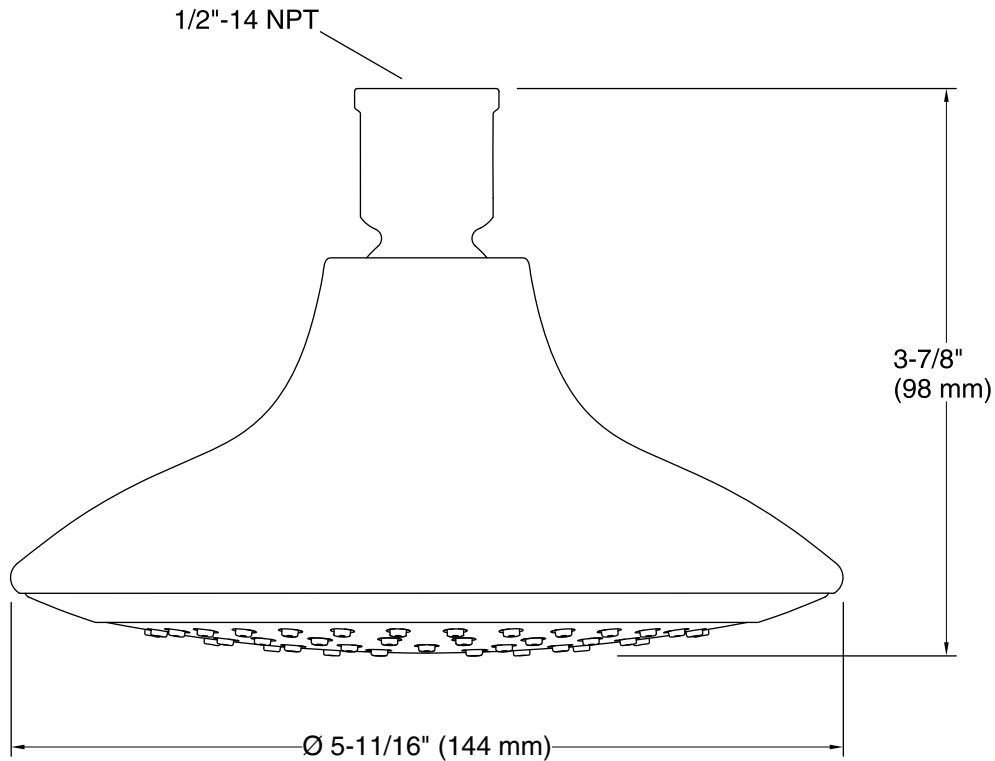

Technical Information

All product dimensions are nominal.

Showerhead/Body Spray:

Rated maximum flow: 2.5 gal/min (9.5 l/min)

Notes

Install this product according to the installation guide.