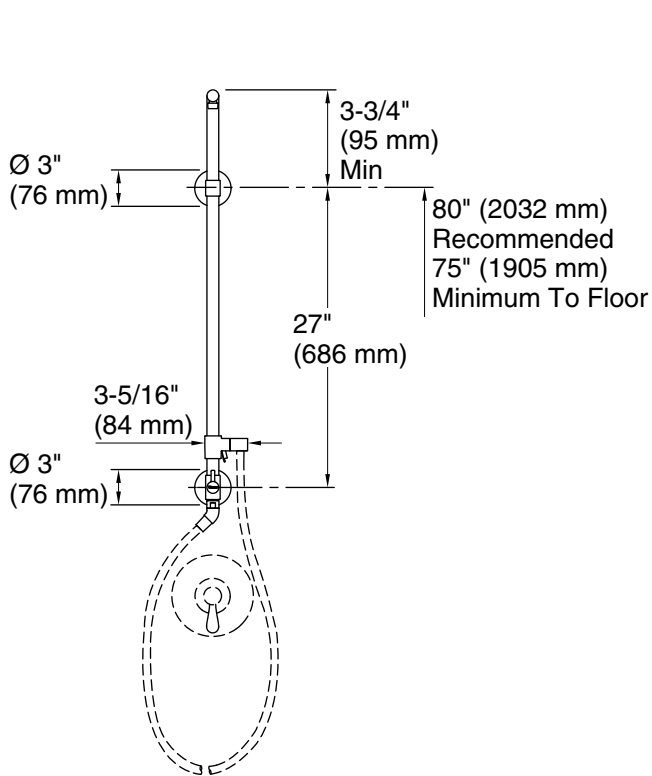

Features

- Column lets you customize your shower with a rainhead and handshower
- For use in bath and shower installations with beam shower arm for reduced ceiling height
- Slidebar bracket allows you to adjust height and angle of handshower
- Diverter at the base of the column makes for easy toggling between handshower and rainhead
- Rainhead and handshower sold separately to allow for customized decor
- Includes column, bracket, slidebar and diverter

NOTE: Valve trim and hose illustrated for dimensioning only, not included in the product.

Technical Information

All product dimensions are nominal.

Drain included: No

Notes

Install this product according to the installation guide.

Order deep roughing-in kit if the distance from the elbow to the finished wall surface is between 2-7/8" (73 mm) to 4" (102 mm).

Order shallow roughing-in kit if the distance from the elbow to the finished wall surface is less than 1-3/8" (35 mm).

A 3" (76 mm) escutcheon/mounting collar is supplied to fit a 1" (25 mm) to 1-1/4" (32 mm) supply connection hole diameter. Order large escutcheon/mounting collar kit if the supply connection hole diameter is between 1-1/4" (32 mm) to 2-1/4" (57 mm).