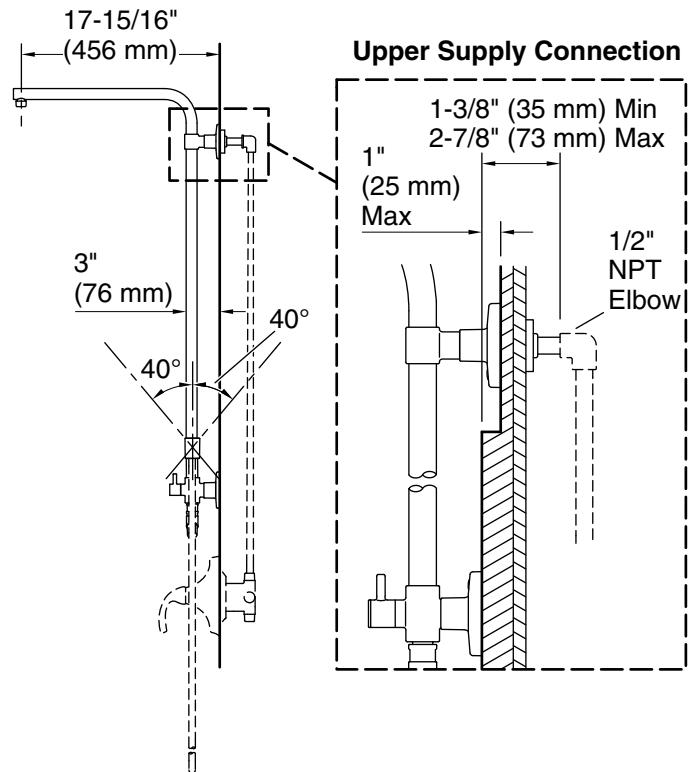

NOTE: Valve trim and hose illustrated for dimensioning only, not included in the product.

Technical Information

All product dimensions are nominal.

Drain included: No

Notes

Install this product according to the installation guide.

Order deep roughing-in kit if the distance from the elbow to the finished wall surface is between 2-7/8" (73 mm) to 4" (102 mm).

Order shallow roughing-in kit if the distance from the elbow to the finished wall surface is less than 1-3/8" (35 mm).

A 3" (76 mm) escutcheon/mounting collar is supplied to fit a 1" (25 mm) to 1-1/4" (32 mm) supply connection hole diameter. Order large escutcheon/mounting collar kit if the supply connection hole diameter is between 1-1/4" (32 mm) to 2-1/4" (57 mm).