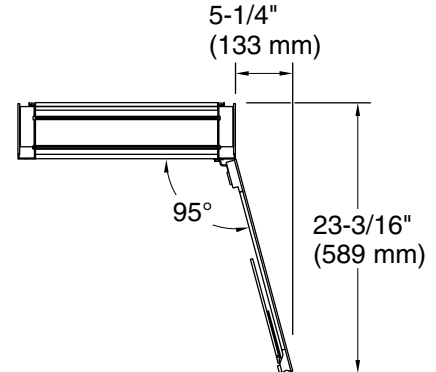

Features

- Front mirror, inside door mirror, and back panel mirror provide superior visibility to make grooming easier
- Four adjustable tempered-glass shelves
- Finish-matched cabinet interior
- Vertically adjustable 3x magnifying mirror on inside of door
- Slow-close door prevents slamming
- Two-way adjustable hinges with 108° opening capability for easy cabinet access

Required Products/Accessories

K-28033 40" mirrored side kit for medicine cabinet

Codes/Standards

None Applicable

KOHLER® One-Year Limited Warranty

See website for detailed warranty information.

Technical Information

All product dimensions are nominal.

Lighting included: No

Notes

Install this product according to the installation instructions.

When determining the height of the medicine cabinet, ensure the mirrored door will clear all obstacles (such as a faucet). A minimum distance of 3" (76 mm) is required.