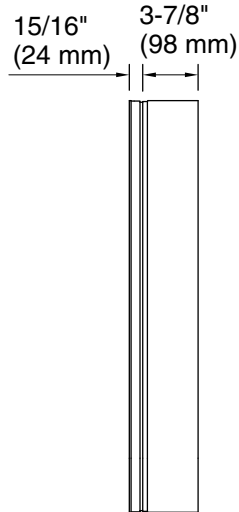

Features

- Front mirror, inside door mirror, and back panel mirror provide superior visibility to make grooming easier
- Four adjustable tempered-glass shelves
- Finish-matched cabinet interior
- Vertically adjustable 3x magnifying mirror on inside of door
- Slow-close door prevents slamming
- Two-way adjustable hinges with 108° opening capability for easy cabinet access

Required Products/Accessories

K-28033 40" mirrored side kit for medicine cabinet

Codes/Standards

None Applicable

KOHLER® One-Year Limited Warranty

See website for detailed warranty information.

Technical Information

All product dimensions are nominal.

Lighting included: No

Notes

Install this product according to the installation instructions.

When determining the height of the medicine cabinet, ensure the mirrored door will clear all obstacles (such as a faucet). A minimum distance of 3" (76 mm) is required.