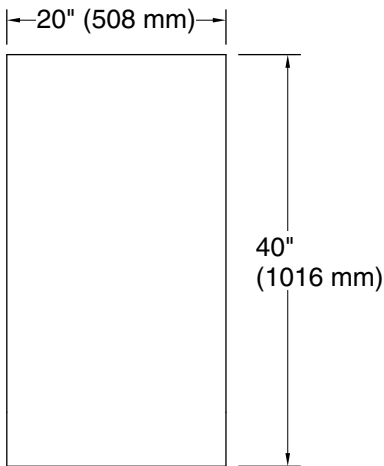

Technical Information

All product dimensions are nominal.

Lighting included: No

Notes

Install this product according to the installation instructions.

When determining the height of the medicine cabinet, ensure the mirrored door will clear all obstacles (such as a faucet). A minimum distance of 3" (76 mm) is required.