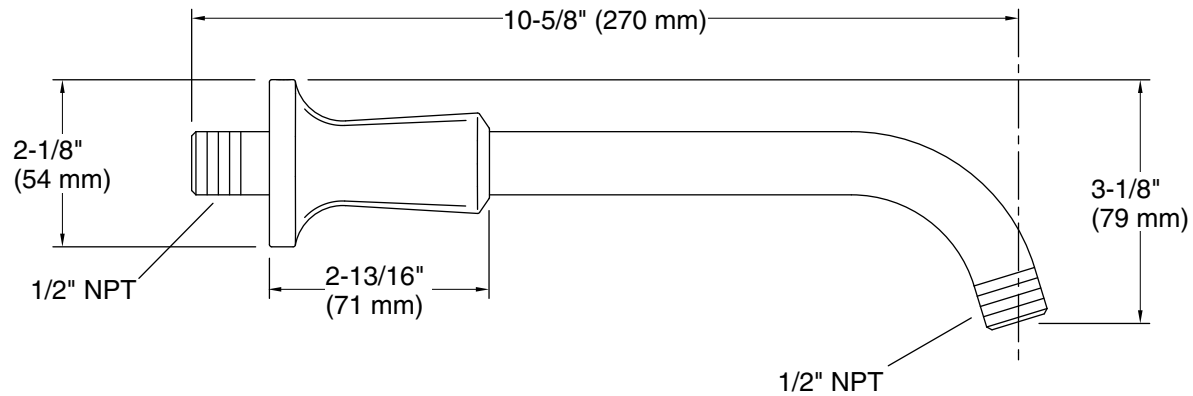

Features

- Arm features 10#" reach
- 1/2" NPT connection
- Fluid design lines for ease of cleaning
- For use with any KOHLER showerhead (sold separately)
- Coordinates with Margaux faucets, accessories, and showering components to complete your bathroom

KOHLER® Faucet Lifetime Limited Warranty

See website for detailed warranty information.

Technical Information

All product dimensions are nominal.

Handshower:

Rated maximum flow: 0 gal/min (0 l/min)

Notes

Measure your actual product for roughing-in details.