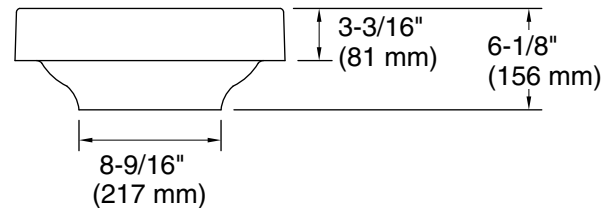

### Technical Information

All product dimensions are nominal.

Min. base cabinet width: 40" (10160 mm)

Bowl area (Basin #1):  
 Length: 21-3/4" (552 mm)  
 Width: 15" (382 mm)  
 Bowl depth: 4-15/16" (125 mm)  
 Water depth: 3-1/4" (83 mm)