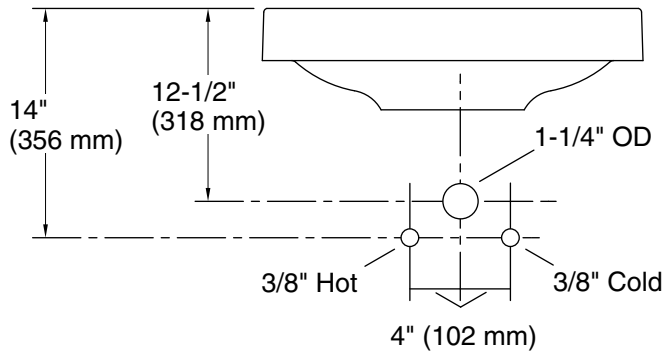

### Technical Information

All product dimensions are nominal.

Min. base cabinet width: 40" (10160 mm)

Bowl area (Basin #1):  
 Length: 21-3/4" (552 mm)  
 Width: 15" (382 mm)  
 Bowl depth: 4-15/16" (125 mm)  
 Water depth: 3-1/4" (83 mm)

With overflow: No

Drain hole: 1-3/4" (45 mm)

Template: Top-mount, 1580257-7, required, included