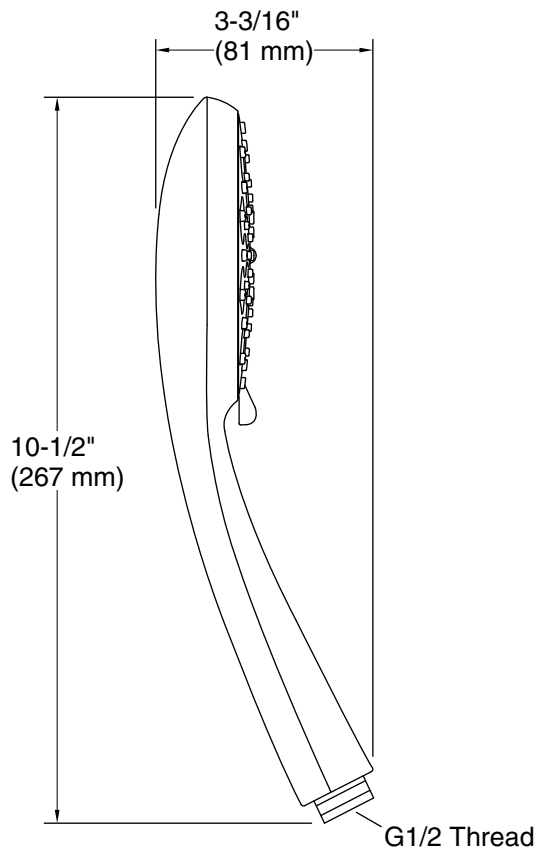

Features

- Handshower features transitional design, inspired by nature
- Three spray functions and ADA-compliant nonpositive shutoff
- Wide coverage spray produces an encompassing spray for everyday use
- Intense drenching spray delivers a forceful spray ideal for rinsing shampoo from hair
- Targeted spray is a focused stream for targeting sore muscles or use as a utility spray
- Thumb tab allows for a smooth transition between sprays
- Spray nozzles cover full area of sprayhead
- Combination of balance, weight, grip, and angle makes this handshower comfortable and easy to use
- MasterClean™ sprayface features an easy-to-clean surface that withstands mineral buildup and maximizes spray performance
- 1.75 gpm (6.6 lpm) flow rate.
- This product can help a building earn Water Efficiency points in LEED® Green Building Rating System

K-8593 72" Shower Hose

or

K-9514 60" Shower Hose

or

K-45981 72" ribbon hose

or

K-45982 60" ribbon hose

Recommended Products/Accessories

Technical Information

All product dimensions are nominal.

Handshower:

Rated maximum flow: 1.75 gal/min (6.6 l/min)

Notes

Install this product according to the installation instructions.

Plumbing codes require approved backflow prevention devices to be installed in-line to handshowers. Please consult with local plumbing officials.