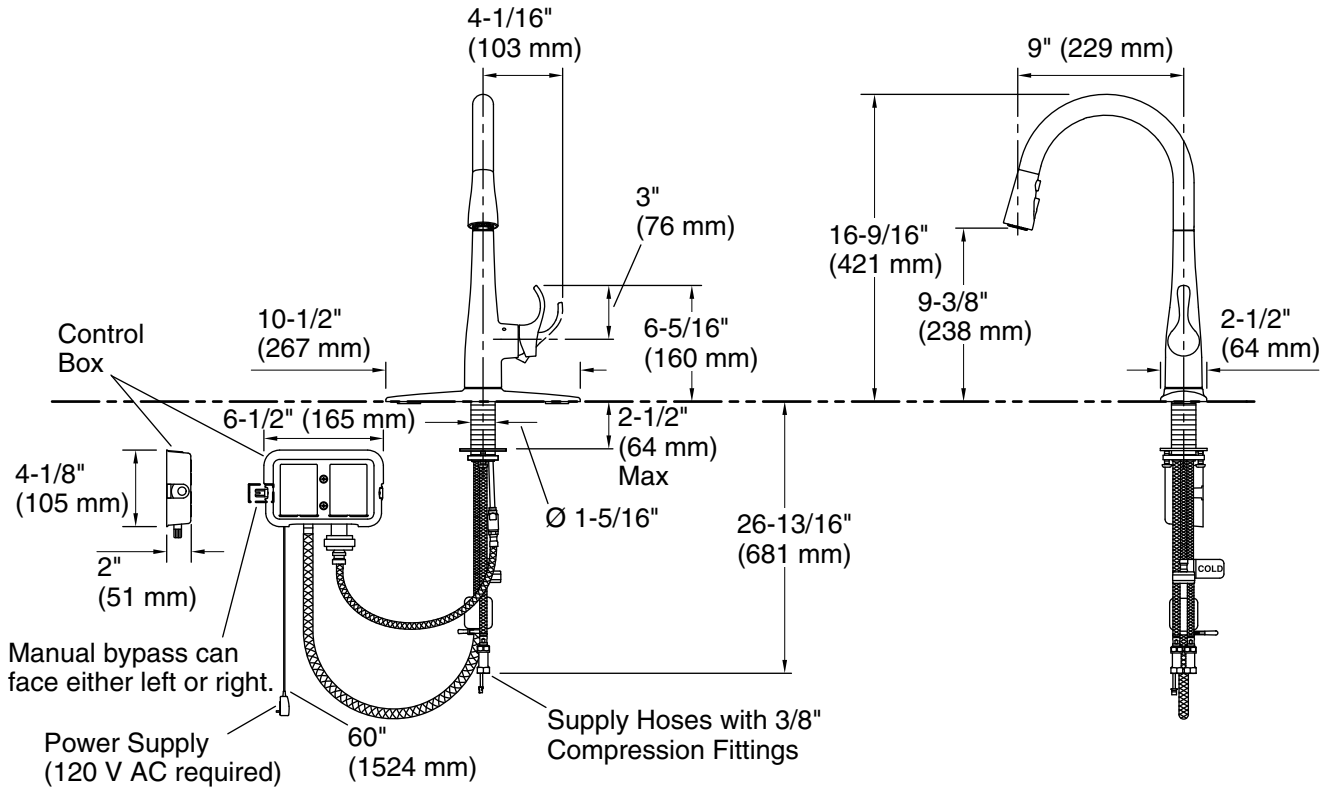

Required Electrical Service

One dedicated circuit required.

120 V, .15 A, 60 Hz

Technical Information

All product dimensions are nominal.

Power source: Plug - AC, included

Drain included: No

Spout:

Spout reach: 9" (228 mm)

Notes

Install this product according to the installation instructions.

REQUIRED: Unswitched power outlet (120 V AC) located below the sink and within 5' (1.5 m) of the control box. (Garbage disposals typically use switched outlets and are not recommended.)

Provide one grounded electrical outlet within 24" (610 mm) of each component.

ADA compliant for faucet handles only.

ADA, CSA B651 compliant when installed to the specific requirements of these regulations.