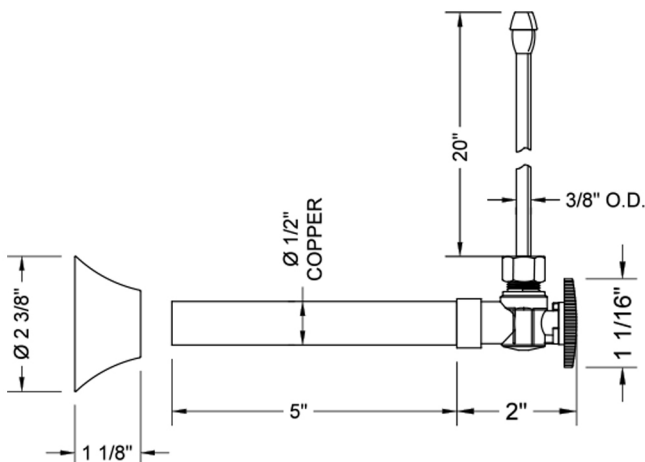

Quarter Turn Angle Pattern 1/2" Copper (Sweat Fit) x 3/8" O.D. Faucet Supply Kit with Oval Handle, 20" Supply Tubes, Escutcheons

Model #: 629-8-62-

FEATURES:

- All kit components are available separately
- Not available in ULB

SPECIFICATION DRAWING:

COMPONENTS	
DESCRIPTION	QTY:
ANGLE VALVE - OVAL HANDLE	2
3/8" O.D. SUPPLY TUBE	2
ESCUTCHEON	2

AVAILABLE HANDLES: