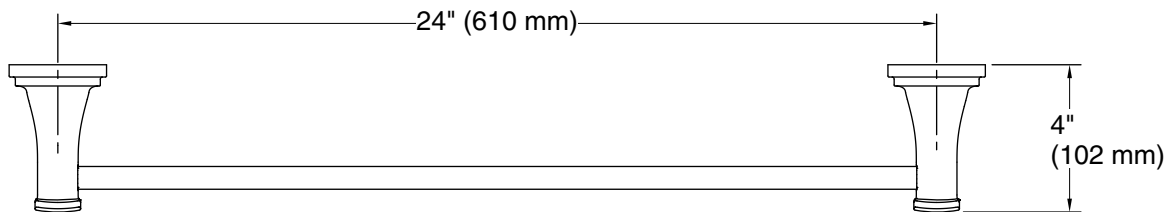

Technical Information

All product dimensions are nominal.

Installation Type: Wall-mount

Material: Zinc, Stainless Steel