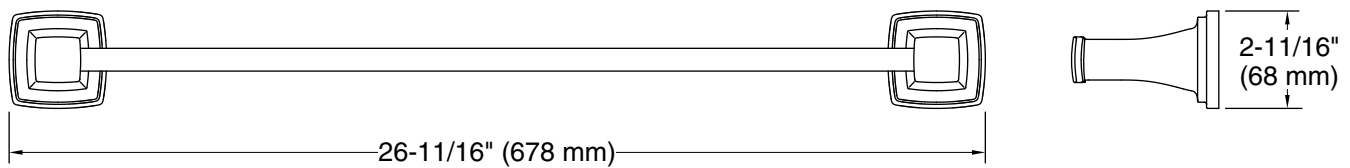

Technical Information

All product dimensions are nominal.

Installation Type: Wall-mount

Material: Zinc, Stainless Steel