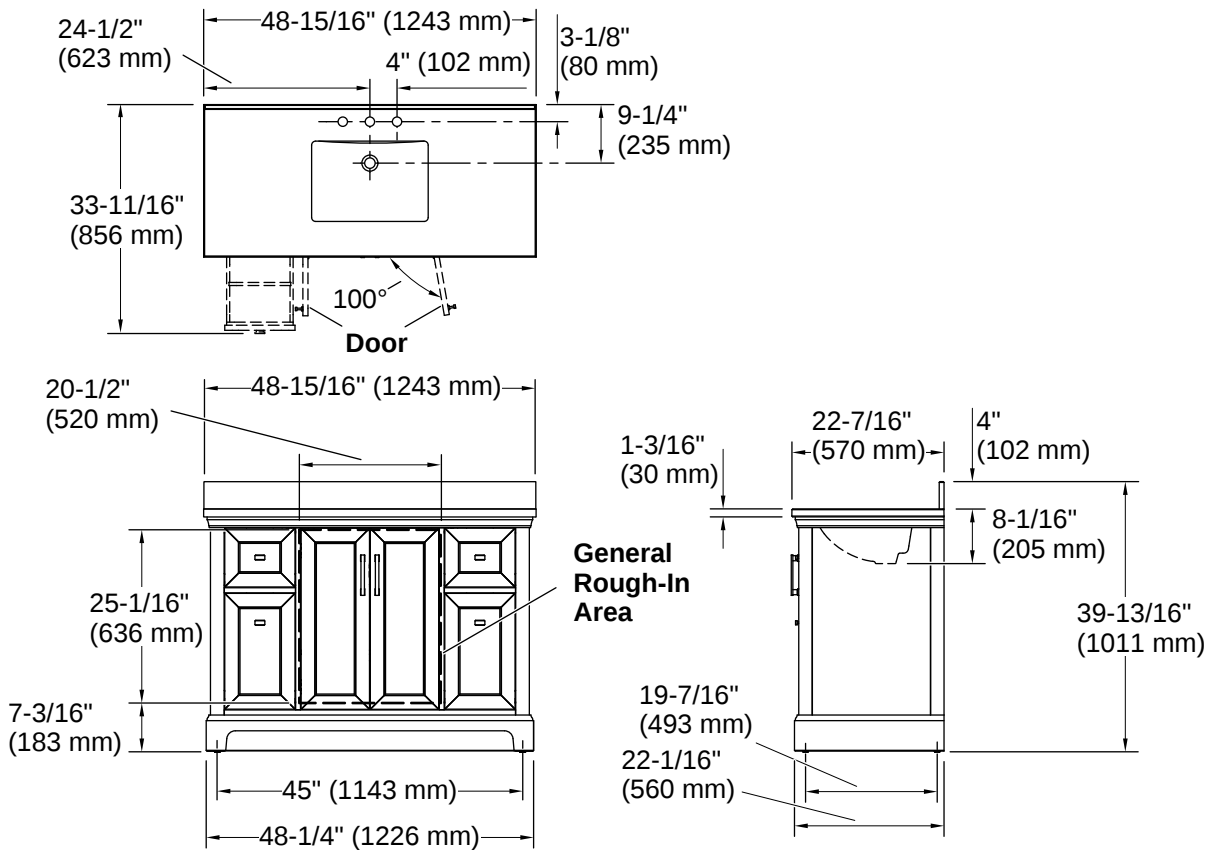

Installation

- Separate vanity top makes for simplified installation
- Easy installation - no special tools required

Installation Notes

Install this product according to the installation instructions.

Select the type of fastener based upon the wall material. Two 250 lb (113.4 kg) minimum load bearing fasteners are recommended.