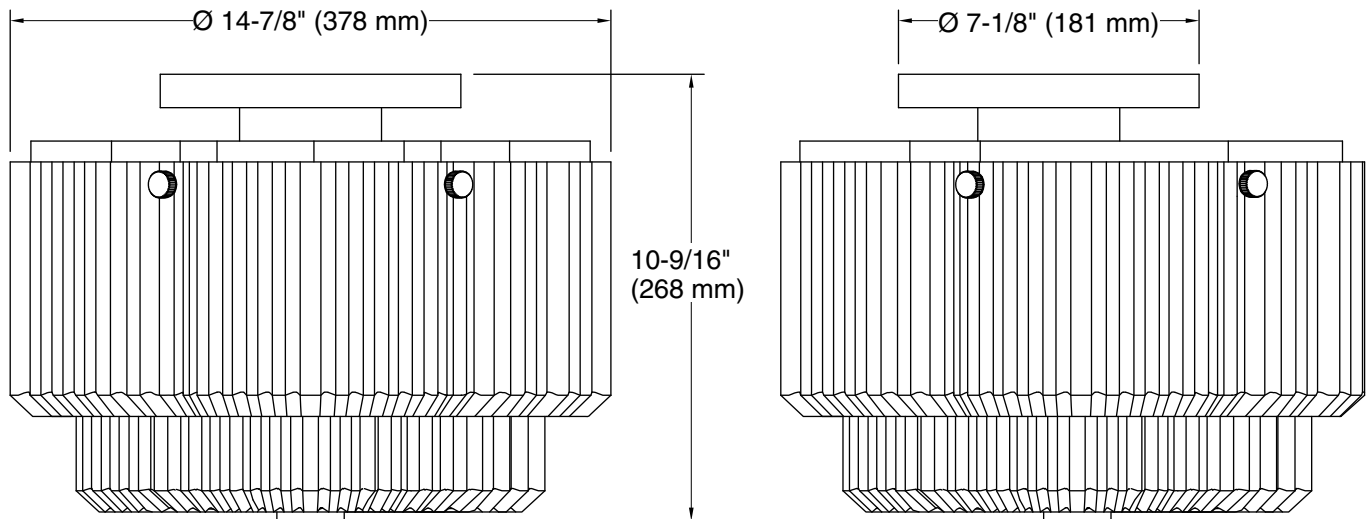

Required Electrical Service

One circuit required.

120 V, 60 Hz

Technical Information

All product dimensions are nominal.

Material: Steel, Aluminum, Glass

Number of Lights: 3

Lighting Type: Socket-based

Socket Type: E-12 Candelabra

Number of Shades: 1

Shade Type: Glass - clear