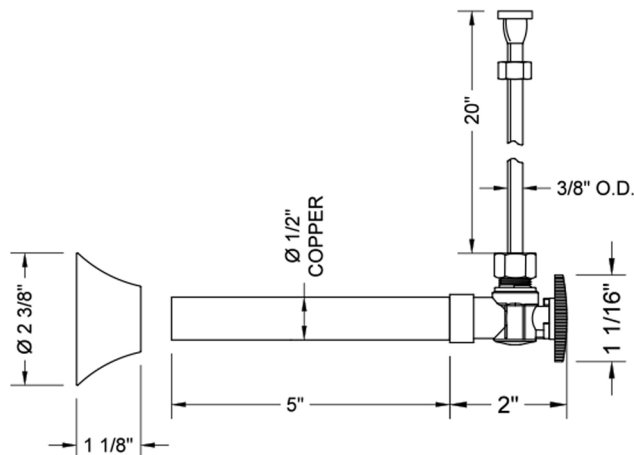

# Quarter Turn Angle Pattern 1/2" Copper (Sweat Fit) x 3/8" O.D. Toilet Supply Kit with Oval Handle, 20" Supply Tube, Escutcheon

**Model #: 629-8-72-**

### SPECIFICATION DRAWING:

COMPONENTS	
DESCRIPTION	QTY:
ANGLE VALVE - OVAL HANDLE	1
20" X 3/8" O.D. SUPPLY TUBE	1
ESCUTCHEON	1
PLASTIC FILL VALVE COUPLING NUT	1