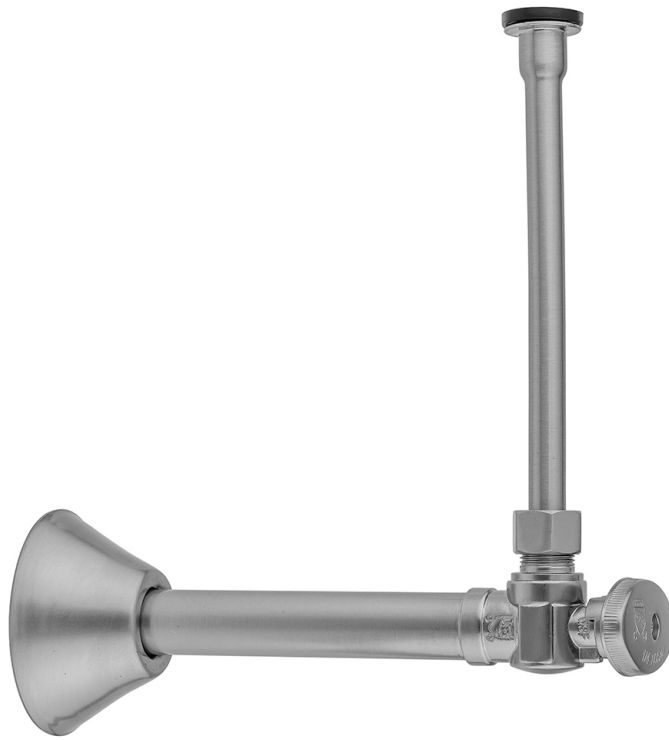

# Quarter Turn Angle Pattern 1/2" Copper (Sweat Fit) x 3/8" O.D. Toilet Supply Kit with Oval Handle, 20" Supply Tube, Escutcheon

**Model #: 629-8-72-**

### FEATURES:

- All kit components are available separately
- Not available in ULB

### AVAILABLE FINISHES:

Polished Chrome (PCH)	Satin Chrome (SC)	Bronze Umber (BU)
Satin Nickel (SN)	Pewter (PEW)	Caramel Bronze (CB)
Polished Nickel (PN)	Antique Brass (AB)	Antique Copper (ACU)
Oil-Rubbed Bronze (ORB)	Polished Brass (PB)	Polished Copper (PCU)
Vintage Bronze (VB)	Satin Brass (SB)	Matte Black (MBK)
Satin Gold (SG)	Polished Gold (PG)	Black Nickel (BKN)
White (WH)	Satin Cooper (SCU)	Almond (ALD)
Amber (AMB)	Azure Blue (AZB)	Coral (COR)
Mint Green (GRN)	Stone Grey (GRY)	Lilac (LAC)
Light Blue (LBL)	Limon (LIM)	Plum (PLM)
Pink (PNK)	Red (RED)	Graphite (GPH)
Aged Unlacquered Brass (AUB)		

### SPECIFICATION DRAWING:

COMPONENTS	
DESCRIPTION	QTY:
ANGLE VALVE - OVAL HANDLE	1
20" X 3/8" O.D. SUPPLY TUBE	1
ESCUTCHEON	1
PLASTIC FILL VALVE COUPLING NUT	1