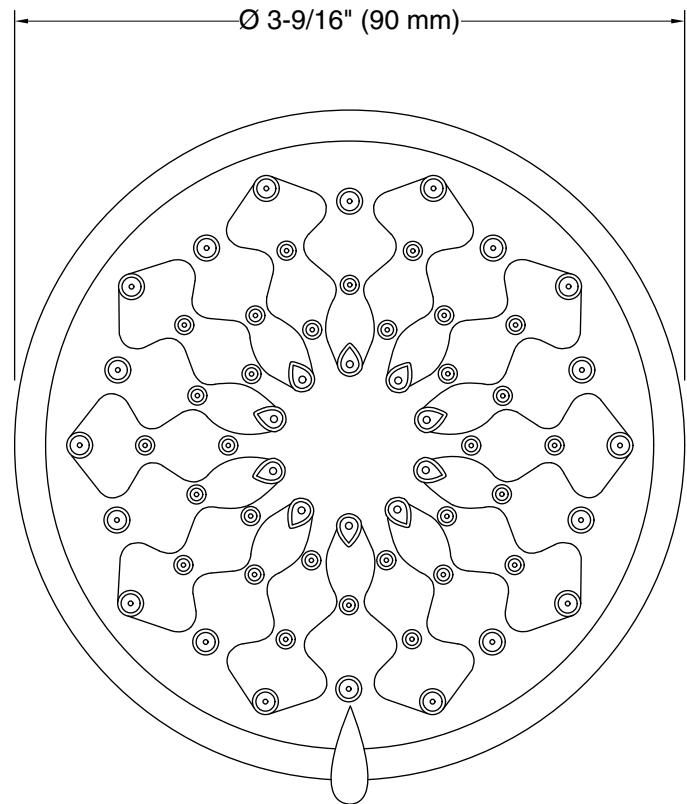

Technical Information

All product dimensions are nominal.

Showerhead/Body Spray:

Rated maximum flow: 1.75 gal/min (6.6 l/min)

Pressure: 45 psi (3.1 bar)

Notes

Install this product according to the installation instructions.