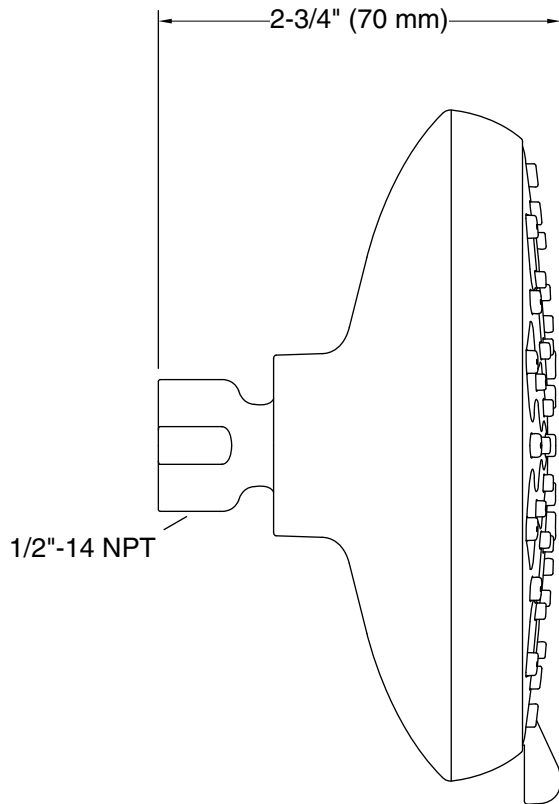

Features

- Showerhead features transitional nature-inspired design.
- Advanced spray engine provides three alternate experiences: wide coverage, intense drenching, and targeted spray.
- Wide-coverage spray produces an encompassing spray for everyday use.
- Intense drenching spray delivers a forceful spray ideal for rinsing soap from hair.
- Targeted spray is a focused stream for targeting sore muscles or use as a utility spray.
- Simple thumb tab allows for a smooth transition between sprays.
- Spray nozzles cover full area of sprayhead.
- MasterClean™ sprayface features an easy-to-clean surface that withstands mineral buildup.
- 1.75 gpm (6.6 lpm) flow rate.
- 1/2" NPT connection.

Recommended Products/Accessories

K-7395 Shower Arm and Flange
K-7397 Shower Arm and Flange
K-23723 Faucet cleaner

Codes/Standards

ASME A112.18.1/CSA B125.1
DOE - Energy Policy Act 1992
EPA WaterSense®
California Energy Commission (CEC)

Technical Information

All product dimensions are nominal.

Showerhead/Body Spray:

Rated maximum flow: 1.75 gal/min (6.6 l/min)

Pressure: 45 psi (3.1 bar)

Notes

Install this product according to the installation instructions.