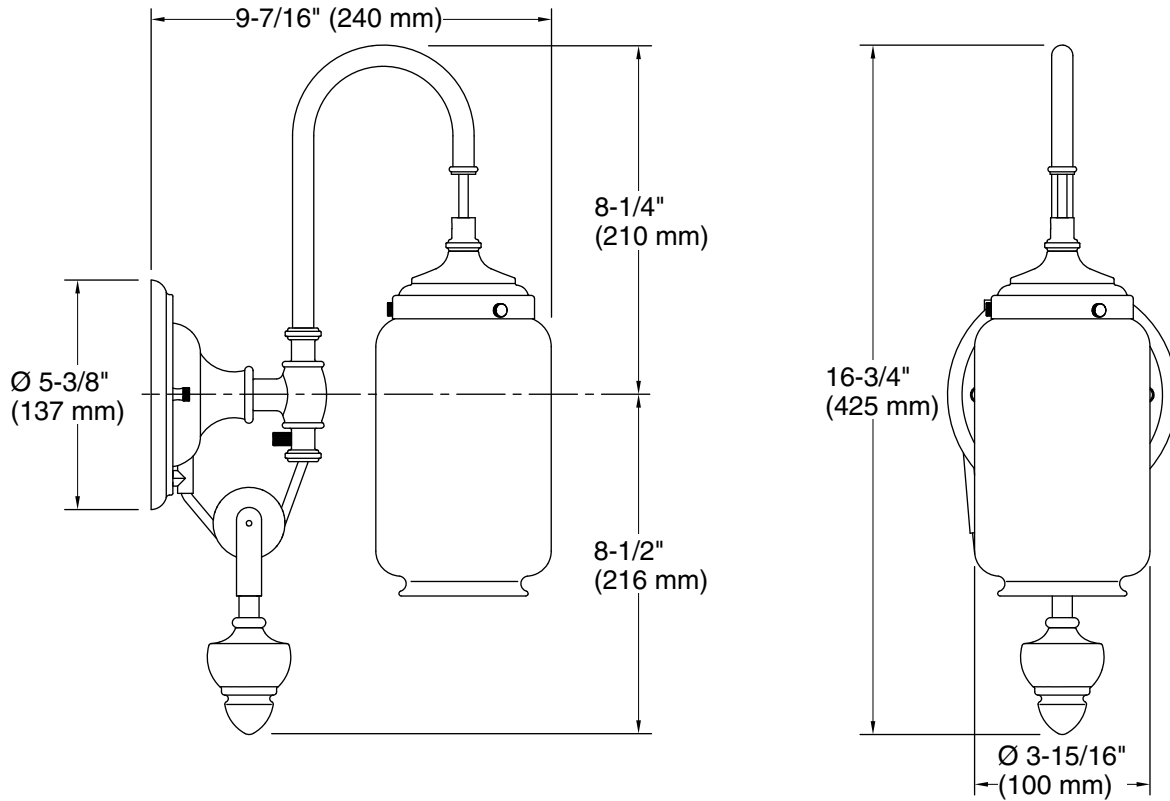

Technical Information

All product dimensions are nominal.

Material:	Brass, Glass, Zinc
Number of Lights:	1
Lighting Type:	Socket-based
Socket Type:	E-26 Medium
Shade Type:	Glass - clear
Hanging Type:	Adjustable pulley

Notes

Install this product according to the installation instructions.