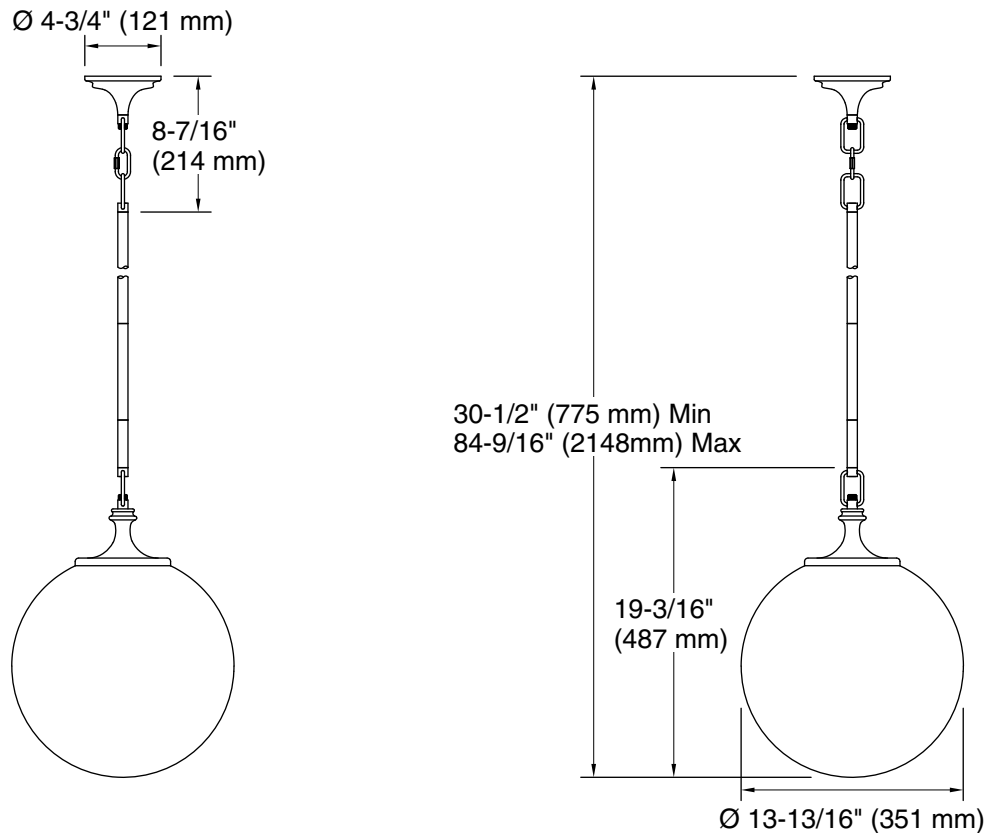

Features

- Globular glass shades extend from rods with flared metal detail in elegant transitional designs suited for any room
- Coordinates with other products in the Bellera collection
- Requires bulb with medium (E26) base; type G bulb recommended (sold separately)
- Suitable for damp locations, per UL 1598
- Includes installation hardware

Color	Code	Description
	SNL	Polished Nickel
	2GL	Brushed Moderne Brass

Required Electrical Service

One circuit required.

120 V, 60 Hz

Technical Information

All product dimensions are nominal.

Installation Type:	Ceiling-mount
Material:	Steel, Aluminum, Glass
Number of Lights:	1
Lighting Type:	Socket-based
Socket Type:	E-26 Medium
Number of Shades:	1
Hanging Type:	Downrod
Downrod Detail:	1 x 3" (76 mm), 1 x 6" (152 mm), 1 x 12" (305 mm), 2 x 18" (457 mm)
Height:	30-1/2" (774 mm) - 84-1/2" (2146 mm)