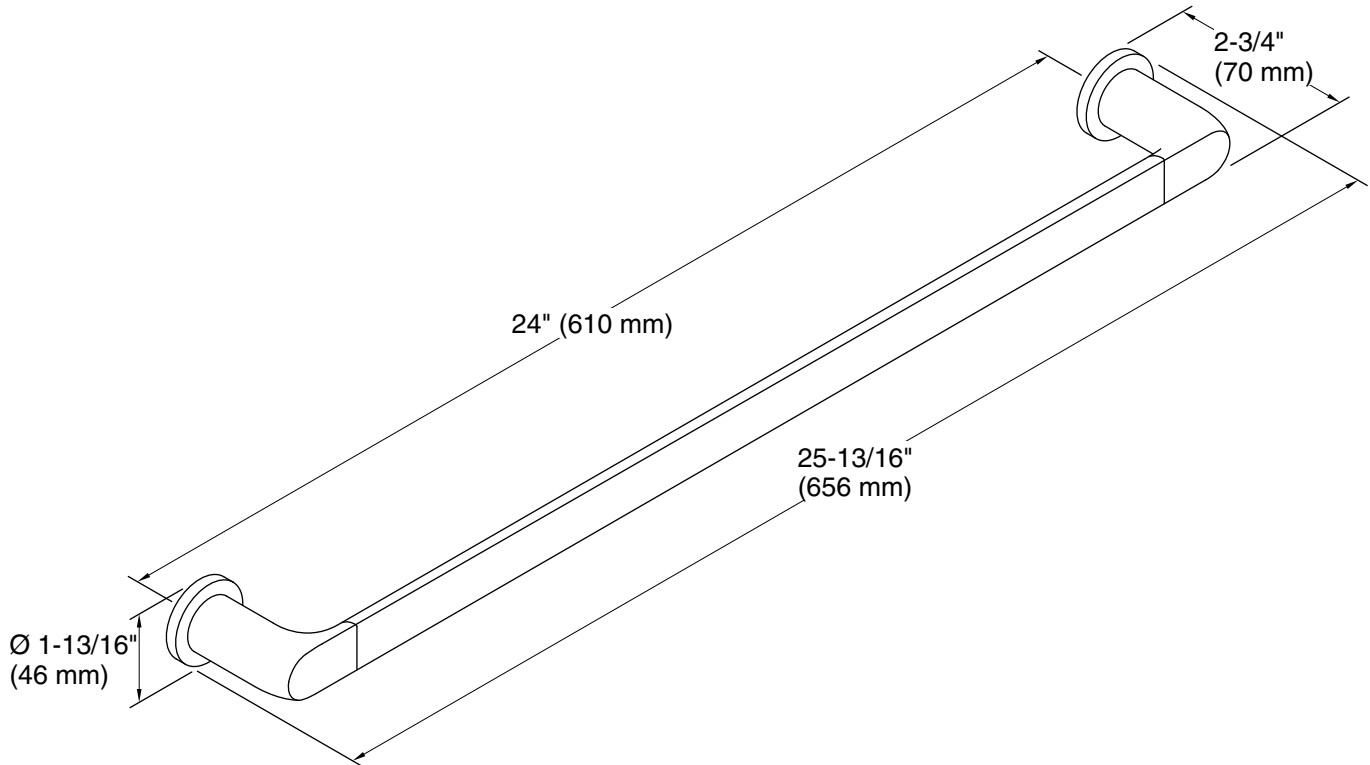

Features

- 24" (610 mm) bar
- Coordinates with other products in the Avid collection

Material

- Premium metal construction for durability and reliability
- KOHLER® finishes resist corrosion and tarnishing

Technical Information

All product dimensions are nominal.

Installation Type: Wall-mount

Material: Zinc, Brass

Notes

Install this product according to the installation instructions.

CAUTION: Risk of personal injury. Do not install these products in any area where they are likely to be used inadvertently as a grab bar or support bar. These products are not designed or intended for use as a grab bar or support bar.