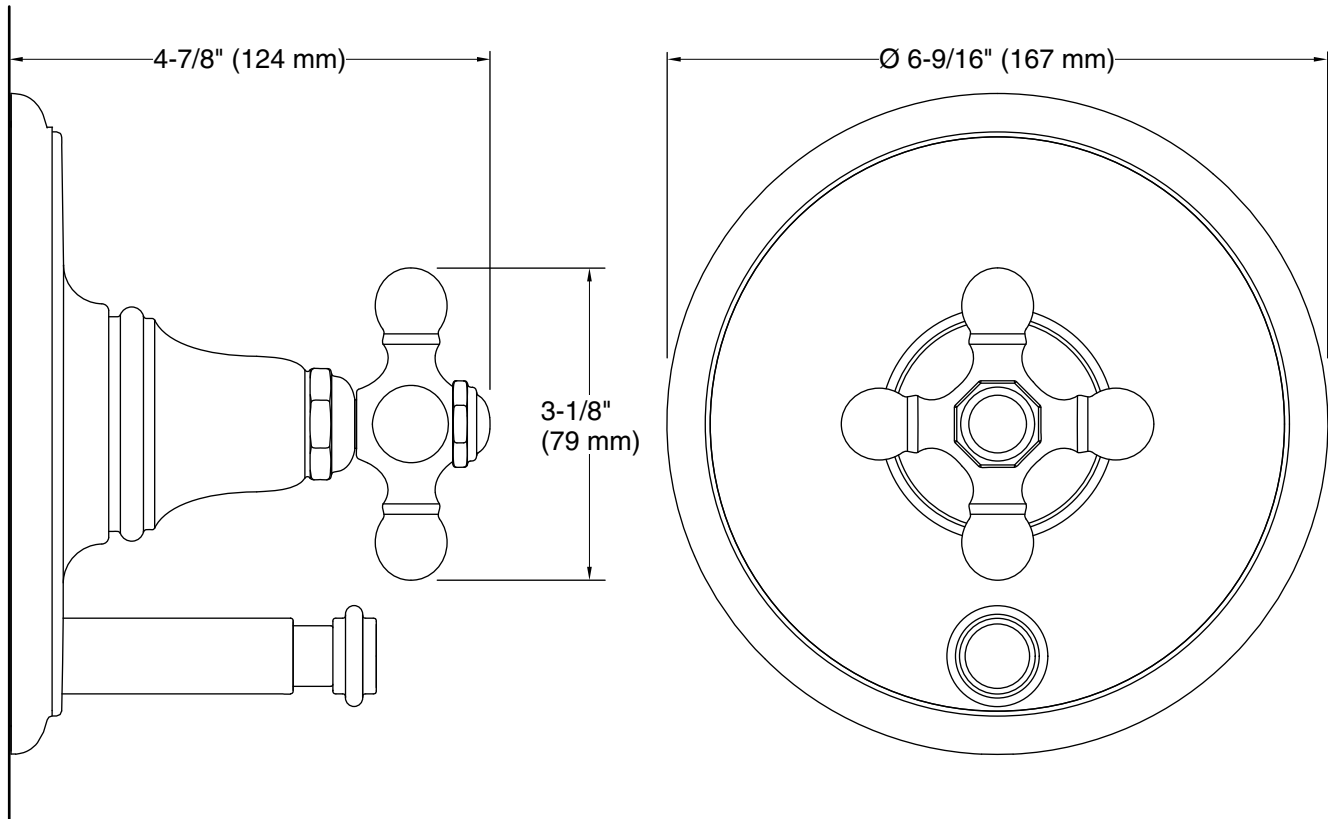

Technical Information

All product dimensions are nominal.

Drain included: No

Notes

Install this product according to the installation instructions.

ADA compliant when installed to the specific requirements of these regulations.