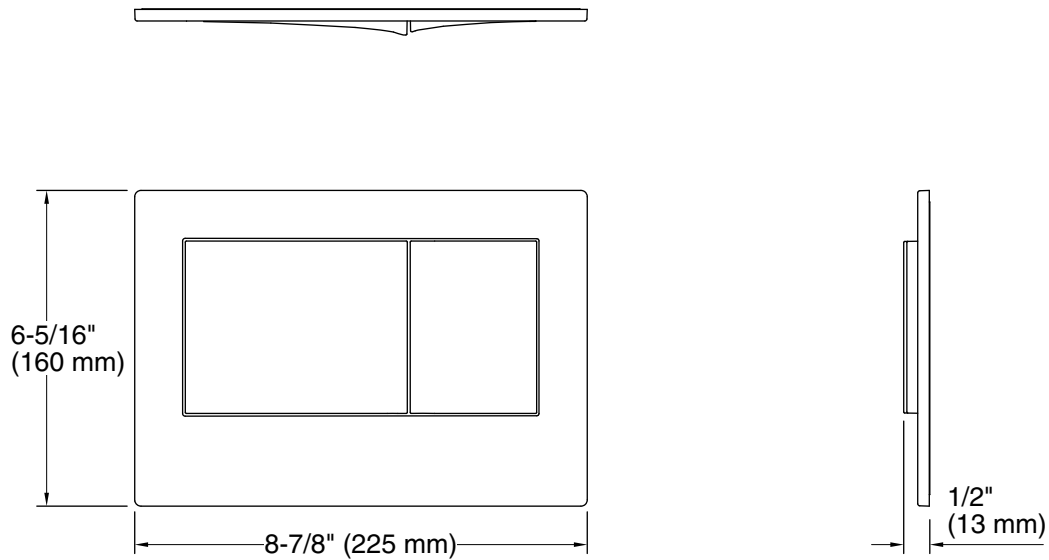

Technical Information

All product dimensions are nominal.

Installation Type: Wall-mount

Material: Plastic