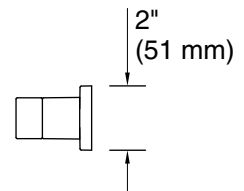

Technical Information

All product dimensions are nominal.

Installation Type: Wall-mount

Material: Zinc, Stainless Steel

Notes

Install this product according to the installation instructions.

WARNING: Risk of personal injury. The wall plates on the grab bar must be mounted to a brace between the wall studs. This will ensure that the weight of the user is adequately supported.

ADA compliant when installed to the specific requirements of these regulations.