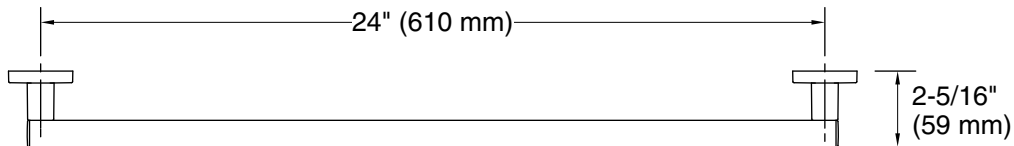

Technical Information

All product dimensions are nominal.

Installation Type: Wall-mount

Material: Zinc, Stainless Steel

Notes

Install this product according to the installation instructions.

WARNING: Risk of personal injury. The wall plates on the grab bar must be mounted to a brace between the wall studs. This will ensure that the weight of the user is adequately supported.

ADA compliant when installed to the specific requirements of these regulations.