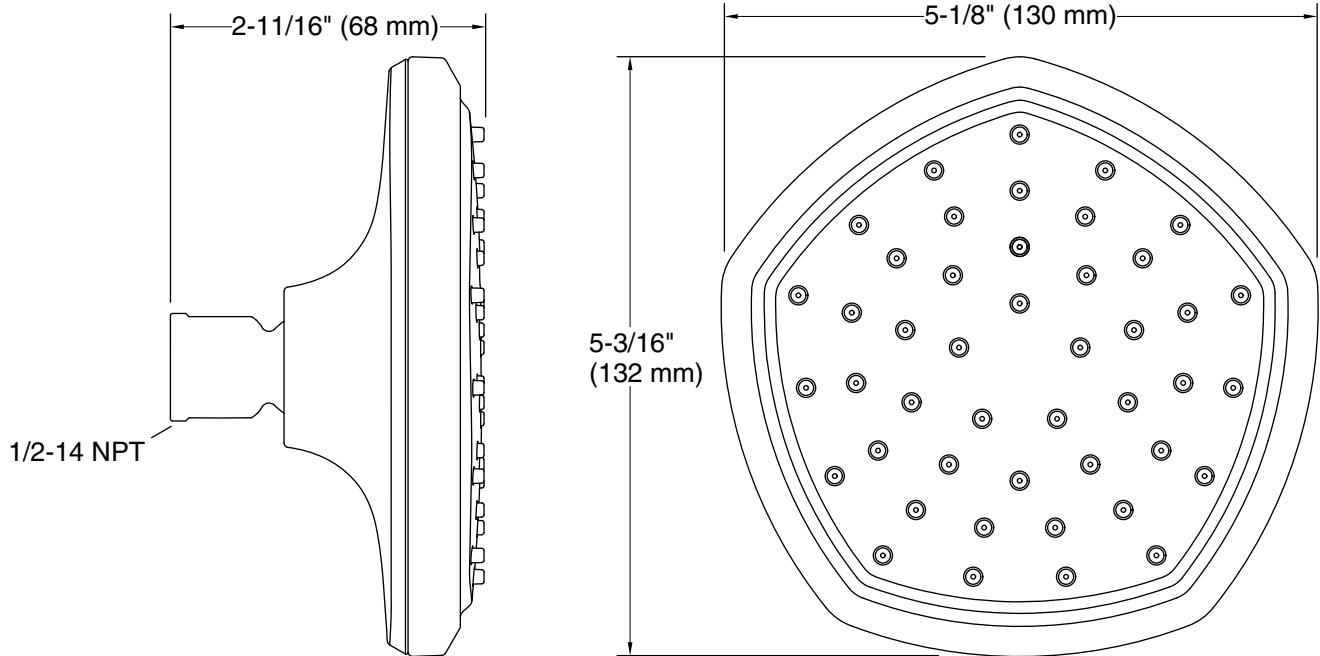

### Features

- Single-function showerhead with 45-nozzle 5" (127 mm) diameter sprayface
- Full Coverage with Katalyst technology delivers a drenching spray experience, ideal for rinsing shampoo from hair
- Optimized sprayface for maximum performance
- MasterClean™ sprayface features an easy-to-clean surface that withstands mineral buildup
- 1.75 gpm (6.6 lpm) maximum flow rate at 80 psi (5.5 bar)
- Part of the Occasion bathroom faucet and accessory collection
- Requires shower arm and flange (sold separately)

### Installation

- 1/2 -14 NPT connection

### Technical Information

All product dimensions are nominal.