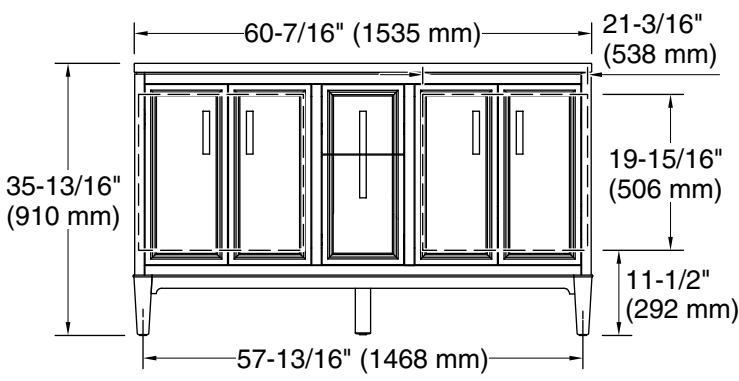

Technical Information

All product dimensions are nominal.

Notes

Install this product according to the installation instructions.