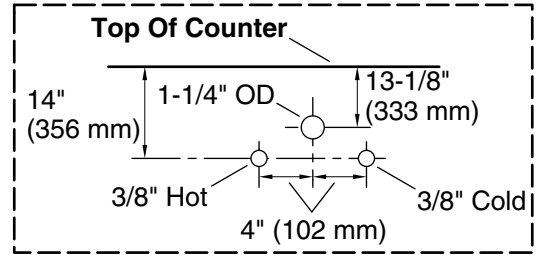

### Features

- Two full-extension 12-3/4" (325 mm) drawers with soft-close side-mount slides
- Two 18" (457 mm) cabinet interior spaces provide ample storage
- Three-way adjustable slow-close door hinges for easy cabinet access
- Finish-matched cabinet interior offers generous clearance for plumbing
- Customize your storage with optional accessories such as floor liners, drawer organizers, and perfectly sized containers (sold separately)
- Coordinates with K-33550 upgraded hardware finishes, K-25818 quartz backsplash, and K-25819 quartz side splash (sold separately)

### Available Colors/Finishes

*Color tiles intended for reference only.*

Color	Code	Description
	0	White
	1WX	Grey Slate

**Waste Pipe Location Information**

**Technical Information**

All product dimensions are nominal.