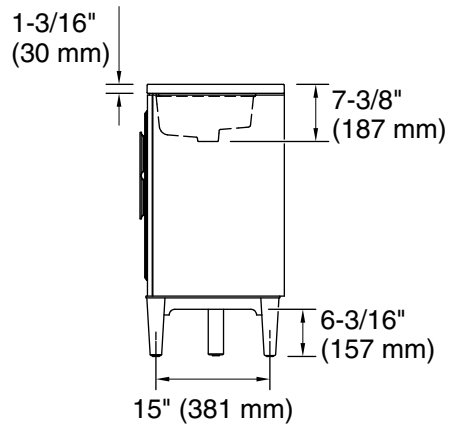

Technical Information

All product dimensions are nominal.

Notes

Install this product according to the installation instructions.