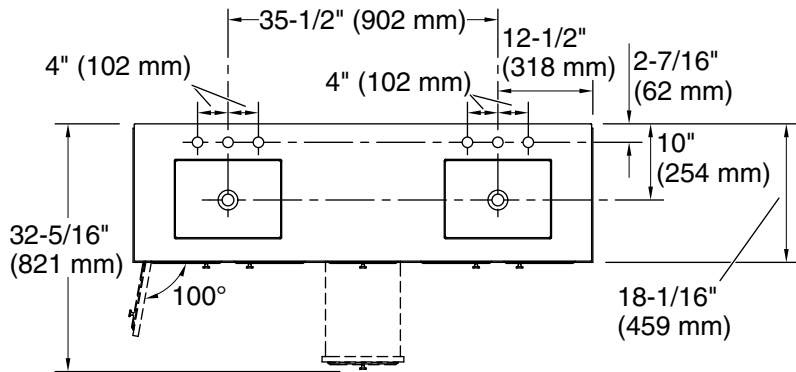

Waste Pipe Location Information