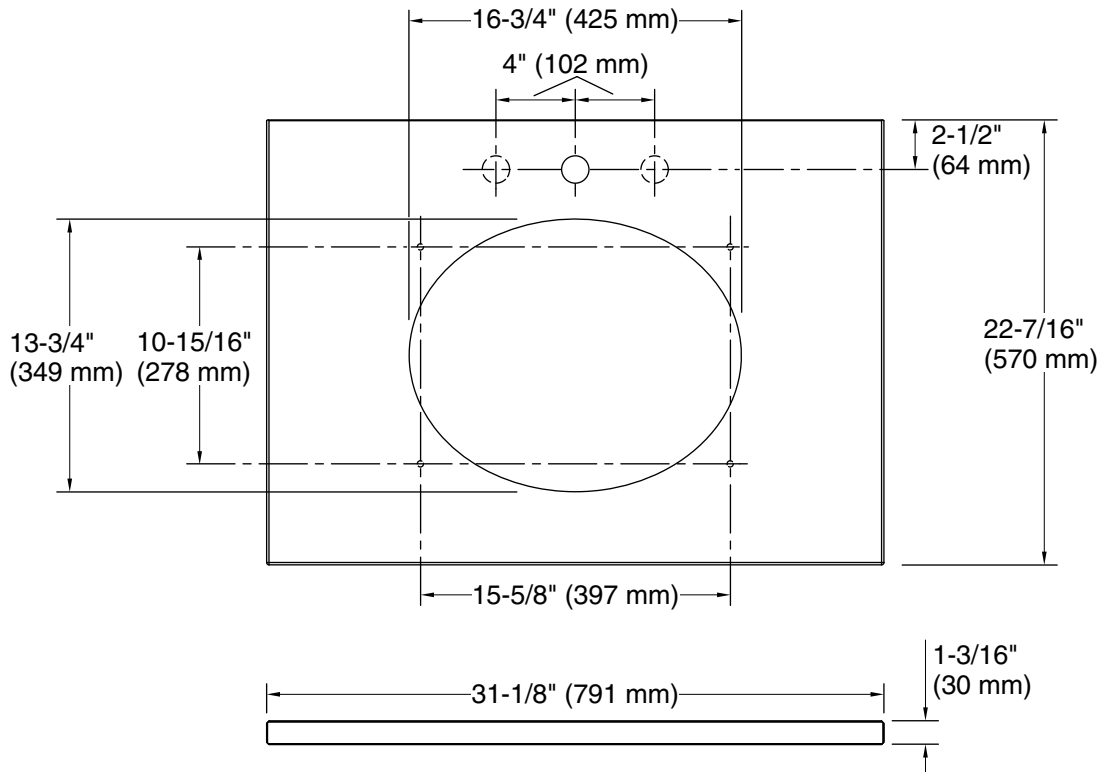

Technical Information

All product dimensions are nominal.

Installation: Vanity top/ITB

Number of deck 1

holes:

Notes

Install this product according to the installation instructions.