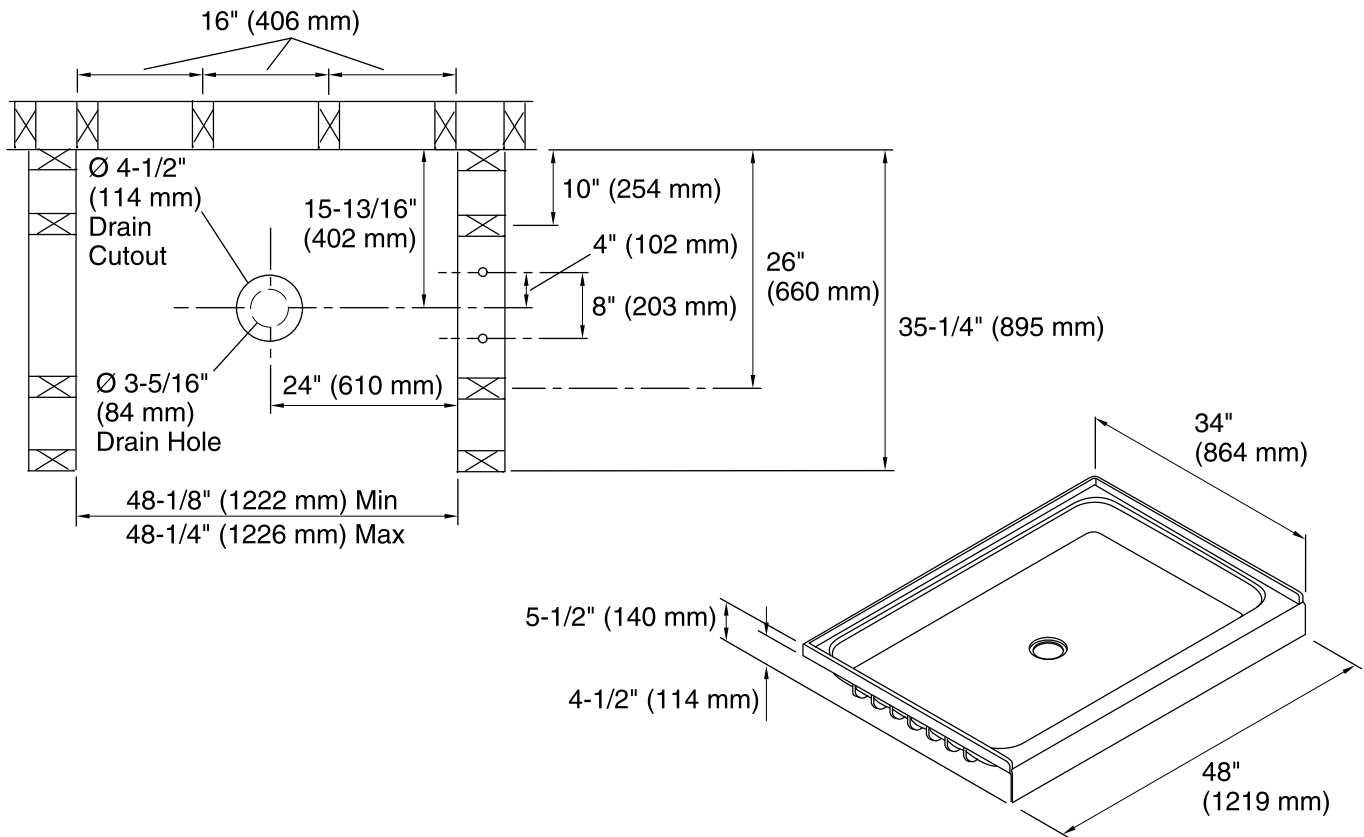

Technical Information

All product dimensions are nominal.

Installation: 3-Wall Alcove

Drain location: Center

Minimum flat for door: 3" (76 mm)

Notes

Install this product according to the installation instructions.

Studs should be positioned roughly as shown.

Double studding is recommended for pivot shower door installations.